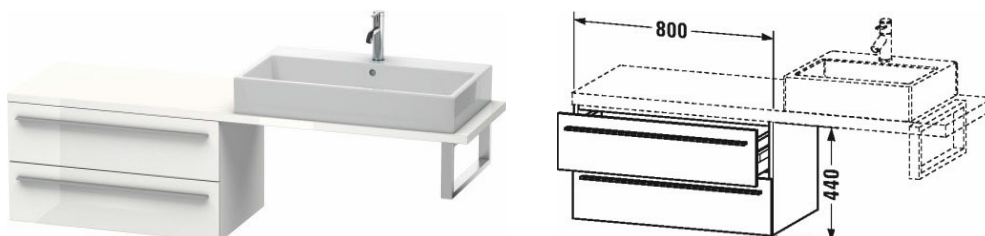

Low cabinet for console compact # XL5429

|< 800 mm >|

Low cabinet for console compact	Dimension	Weight	Order number
2 drawers			
Colors			
M07 Concrete Grey Matt Decor M11 Cashmere Oak M12 Arktis M13 American Walnut (Real wood veneer) M18 White Matt M21 Walnut Dark Decor M22 White High Gloss (Decor) M38 White transparent M40 Black high gloss M43 Basalt Matt M49 Graphite Matt M53 Chestnut Dark M69 Brushed Walnut M71 Mediterranean Oak Real wood veneer M72 Brushed Dark Oak Real wood veneer M75 Linen M79 Natural Walnut M85 White High Gloss (Laquer) M86 Cappuccino M89 Wild Pearl Natural (Decor) M90 Flannel Grey Satin Matt Lacquer M91 Taupe Decor			
Variant			
	800 x 478 mm		XL5429
Infobox			
Console not included in delivery, please order separately, Please keep 20 mm space to the wall for niche application			

All drawings contain the necessary measurements which are subject to standard tolerances. They are stated in mm and are non-binding. Exact measurements, in particular for customised installation scenarios, can only be taken from the finished ceramic piece.