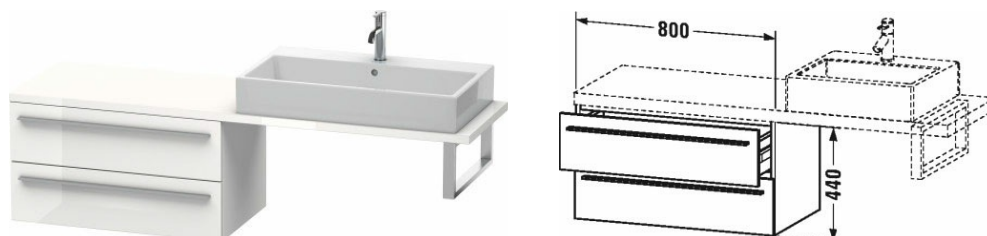

X-Large Low cabinet for console compact # XL5429

| < 800 mm > |

Low cabinet for console compact	Dimension	Weight	Order number
2 drawers			
Colors			
M07 Concrete Grey Matt Decor M11 Cashmere Oak M12 Brushed Oak Real wood veneer M13 American Walnut Real wood veneer M18 White Matt Decor M21 Walnut Dark Decor M22 White High Gloss Decor M38 Dolomiti Grey High Gloss Lacquer M40 Black High Gloss Lacquer M43 Basalt Matt Decor M49 Graphite Matt Decor M52 European Oak Decor M53 Chestnut Dark Decor M69 Brushed Walnut Real wood veneer M71 Mediterranean Oak Real wood veneer M72 Brushed Dark Oak Real wood veneer M75 Linen Decor M79 Natural Walnut Decor M85 White High Gloss Lacquer M86 Cappuccino High Gloss Lacquer M89 Flannel Grey High Gloss Lacquer M90 Flannel Grey Satin Matt Lacquer M91 Taupe Matt Decor			
Variant			
	800 x 478 mm		XL5429
Infobox			
Console not included in delivery, please order separately, Please keep 20 mm space to the wall for niche application			