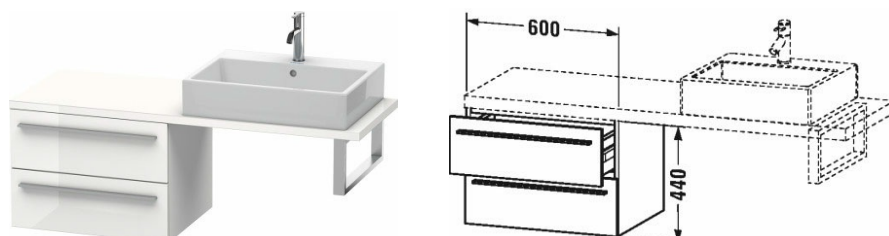

Low cabinet for console compact # XL5428

|< 600 mm >|

| Low cabinet for console compact | Dimension | Weight | Order number |
|---|--------------|--------|--------------|
| 2 drawers | | | |
| Colors | | | |
| M07 Concrete Grey Matt Decor M11 Cashmere Oak M12 Arktis M13 American Walnut (Real wood veneer) M18 White Matt M21 Walnut Dark Decor M22 White High Gloss (Decor) M38 White transparent M40 Black high gloss M43 Basalt Matt M49 Graphite Matt M53 Chestnut Dark M69 Brushed Walnut M71 Mediterranean Oak Real wood veneer M72 Brushed Dark Oak Real wood veneer M75 Linen M79 Natural Walnut M85 White High Gloss (Laquer) M86 Cappuccino M89 Wild Pearl Natural (Decor) M90 Flannel Grey Satin Matt Lacquer M91 Taupe Decor | | | |
| Variant | | | |
| | 600 x 478 mm | | XL5428 |
| Infobox | | | |
| Console not included in delivery, please order separately, Please keep 20 mm space to the wall for niche application | | | |

All drawings contain the necessary measurements which are subject to standard tolerances. They are stated in mm and are non-binding. Exact measurements, in particular for customised installation scenarios, can only be taken from the finished ceramic piece.