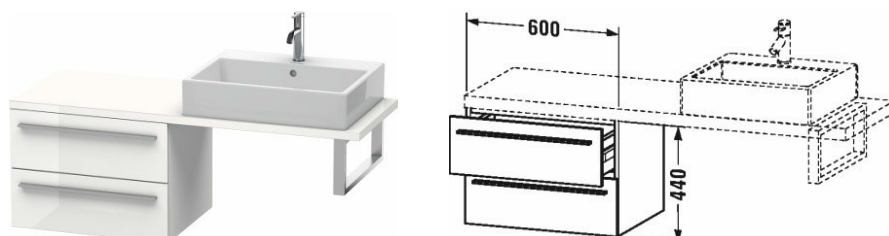

X-Large Low cabinet for console compact # XL5428

| < 600 mm > |

Low cabinet for console compact	Dimension	Weight	Order number
2 drawers			
Colors			
M07 Concrete Grey Matt Decor M11 Cashmere Oak M12 Brushed Oak Real wood veneer M13 American Walnut Real wood veneer M18 White Matt Decor M21 Walnut Dark Decor M22 White High Gloss Decor M38 Dolomiti Grey High Gloss Lacquer M40 Black High Gloss Lacquer M43 Basalt Matt Decor M49 Graphite Matt Decor M52 European Oak Decor M53 Chestnut Dark Decor M69 Brushed Walnut Real wood veneer M71 Mediterranean Oak Real wood veneer M72 Brushed Dark Oak Real wood veneer M75 Linen Decor M79 Natural Walnut Decor M85 White High Gloss Lacquer M86 Cappuccino High Gloss Lacquer M89 Flannel Grey High Gloss Lacquer M90 Flannel Grey Satin Matt Lacquer M91 Taupe Matt Decor			
Variant			
	600 x 478 mm		XL5428
Infobox			
Console not included in delivery, please order separately, Please keep 20 mm space to the wall for niche application			

All drawings contain the necessary measurements which are subject to standard tolerances. They are stated in mm and are non-binding. Exact measurements, in particular for customised installation scenarios, can only be taken from the finished piece.