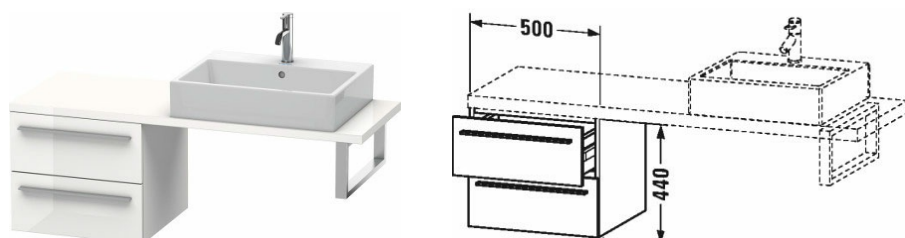

Low cabinet for console compact # XL5427

|< 500 mm >|

Low cabinet for console compact	Dimension	Weight	Order number
2 drawers			
Colors			
M07 Concrete Grey Matt Decor M11 Cashmere Oak M12 Arktis M13 American Walnut (Real wood veneer) M18 White Matt M21 Walnut Dark Decor M22 White High Gloss (Decor) M38 White transparent M40 Black high gloss M43 Basalt Matt M49 Graphite Matt M53 Chestnut Dark M69 Brushed Walnut M71 Mediterranean Oak Real wood veneer M72 Brushed Dark Oak Real wood veneer M75 Linen M79 Natural Walnut M85 White High Gloss (Laquer) M86 Cappuccino M89 Wild Pearl Natural (Decor) M90 Flannel Grey Satin Matt Lacquer M91 Taupe Decor			
Variant			
	500 x 478 mm		XL5427
Infobox			
Console not included in delivery, please order separately, Please keep 20 mm space to the wall for niche application			

All drawings contain the necessary measurements which are subject to standard tolerances. They are stated in mm and are non-binding. Exact measurements, in particular for customised installation scenarios, can only be taken from the finished ceramic piece.