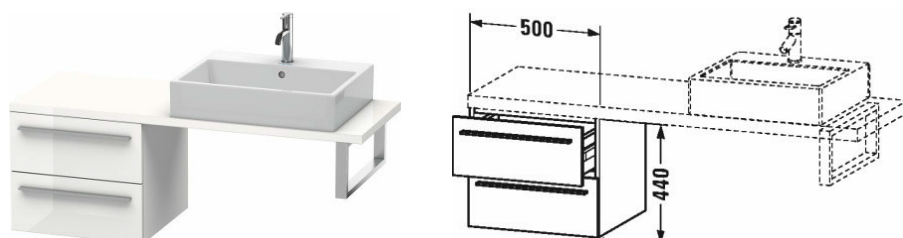

X-Large Low cabinet for console compact # XL5427

| < 500 mm > |

Low cabinet for console compact	Dimension	Weight	Order number
2 drawers			
Colors			
M07 Concrete Grey Matt Decor M11 Cashmere Oak M12 Brushed Oak Real wood veneer M13 American Walnut Real wood veneer M18 White Matt Decor M21 Walnut Dark Decor M22 White High Gloss Decor M38 Dolomiti Grey High Gloss Lacquer M40 Black High Gloss Lacquer M43 Basalt Matt Decor M49 Graphite Matt Decor M52 European Oak Decor M53 Chestnut Dark Decor M69 Brushed Walnut Real wood veneer M71 Mediterranean Oak Real wood veneer M72 Brushed Dark Oak Real wood veneer M75 Linen Decor M79 Natural Walnut Decor M85 White High Gloss Lacquer M86 Cappuccino High Gloss Lacquer M89 Flannel Grey High Gloss Lacquer M90 Flannel Grey Satin Matt Lacquer M91 Taupe Matt Decor			
Variant			
	500 x 478 mm		XL5427
Infobox			
Console not included in delivery, please order separately, Please keep 20 mm space to the wall for niche application			