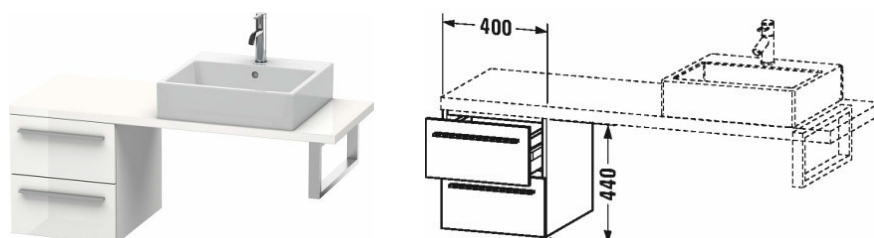

Low cabinet for console compact # XL5426

|< 400 mm >|

Low cabinet for console compact	Dimension	Weight	Order number
2 drawers			
Colors			
M07 Concrete Grey Matt Decor M11 Cashmere Oak M12 Arktis M13 American Walnut (Real wood veneer) M18 White Matt M21 Walnut Dark Decor M22 White High Gloss (Decor) M38 White transparent M40 Black high gloss M43 Basalt Matt M49 Graphite Matt M53 Chestnut Dark M69 Brushed Walnut M71 Mediterranean Oak Real wood veneer M72 Brushed Dark Oak Real wood veneer M75 Linen M79 Natural Walnut M85 White High Gloss (Laquer) M86 Cappuccino M89 Wild Pearl Natural (Decor) M90 Flannel Grey Satin Matt Lacquer M91 Taupe Decor			
Variant			
	400 x 478 mm		XL5426
Infobox			
Console not included in delivery, please order separately, Please keep 20 mm space to the wall for niche application			

All drawings contain the necessary measurements which are subject to standard tolerances. They are stated in mm and are non-binding. Exact measurements, in particular for customised installation scenarios, can only be taken from the finished ceramic piece.