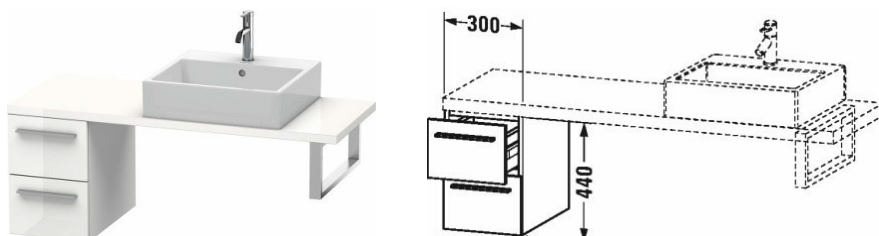

Low cabinet for console compact # XL5425

|< 300 mm >|

Low cabinet for console compact	Dimension	Weight	Order number
2 drawers			
Colors			
M07 Concrete Grey Matt Decor M11 Cashmere Oak M12 Arktis M13 American Walnut (Real wood veneer) M18 White Matt M21 Walnut Dark Decor M22 White High Gloss (Decor) M38 White transparent M40 Black high gloss M43 Basalt Matt M49 Graphite Matt M53 Chestnut Dark M69 Brushed Walnut M71 Mediterranean Oak Real wood veneer M72 Brushed Dark Oak Real wood veneer M75 Linen M79 Natural Walnut M85 White High Gloss (Laquer) M86 Cappuccino M89 Wild Pearl Natural (Decor) M90 Flannel Grey Satin Matt Lacquer M91 Taupe Decor			
Variant			
	300 x 478 mm		XL5425
Infobox			
Console not included in delivery, please order separately, Please keep 20 mm space to the wall for niche application			

All drawings contain the necessary measurements which are subject to standard tolerances. They are stated in mm and are non-binding. Exact measurements, in particular for customised installation scenarios, can only be taken from the finished ceramic piece.