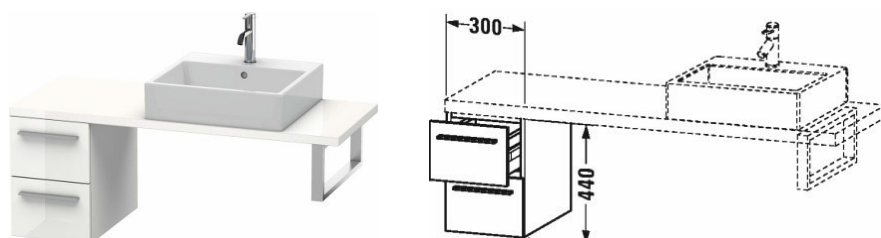

X-Large Low cabinet for console compact # XL5425

|< 300 mm >|

Low cabinet for console compact	Dimension	Weight	Order number
2 drawers			
Colors			
M07 Concrete Grey Matt Decor M11 Cashmere Oak M12 Brushed Oak Real wood veneer M13 American Walnut Real wood veneer M18 White Matt Decor M21 Walnut Dark Decor M22 White High Gloss Decor M38 Dolomiti Grey High Gloss Lacquer M40 Black High Gloss Lacquer M43 Basalt Matt Decor M49 Graphite Matt Decor M52 European Oak Decor M53 Chestnut Dark Decor M69 Brushed Walnut Real wood veneer M71 Mediterranean Oak Real wood veneer M72 Brushed Dark Oak Real wood veneer M75 Linen Decor M79 Natural Walnut Decor M85 White High Gloss Lacquer M86 Cappuccino High Gloss Lacquer M89 Flannel Grey High Gloss Lacquer M90 Flannel Grey Satin Matt Lacquer M91 Taupe Matt Decor			
Variant			
	300 x 478 mm		XL5425
Infobox			
Console not included in delivery, please order separately, Please keep 20 mm space to the wall for niche application			