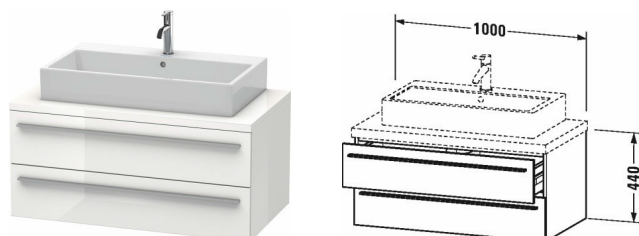

## X-Large Vanity unit for console # XL5419

|< 1000 mm >|

Vanity unit for console	Dimension	Weight	Order number
2 drawers, upper drawer including cut-out for siphon and siphon cover			
<b>Colors</b>			
M07 Concrete Grey Matt Decor M11 Cashmere Oak M12 Brushed Oak Real wood veneer M13 American Walnut Real wood veneer M18 White Matt Decor M21 Walnut Dark Decor M22 White High Gloss Decor M38 Dolomiti Grey High Gloss Lacquer M40 Black High Gloss Lacquer M43 Basalt Matt Decor M49 Graphite Matt Decor M52 European Oak Decor M53 Chestnut Dark Decor M69 Brushed Walnut Real wood veneer M71 Mediterranean Oak Real wood veneer M72 Brushed Dark Oak Real wood veneer M75 Linen Decor M79 Natural Walnut Decor M85 White High Gloss Lacquer M86 Cappuccino High Gloss Lacquer M89 Flannel Grey High Gloss Lacquer M90 Flannel Grey Satin Matt Lacquer M91 Taupe Matt Decor			
<b>Variant</b>			
	1000 x 548 mm		XL5419
<b>Infobox</b>			
Space saving siphon # 005076 is recommended, Console not included in delivery, please order separately, Please keep 20 mm space to the wall for niche application, Please specify when ordering:, - Model-no. ceramic, please see page xxx			
<b>Suitable products</b>			
Space saving siphon 31,75 mm, 1 1/4" mm	1 1/4" mm		005076
Washbowl ground, without overflow, without tap platform, fixings included, cUPC® listed*, 580 x 415 mm	580 x 415 mm		031758
Vanity basin countertop basin, without overflow, without tap platform, fixings included, cUPC® listed*, 580 x 415 mm	580 x 415 mm		031758
Above counter basin ground, without overflow, with tap platform, fixings included, 500 x 500 mm	500 x 500 mm		032050
Washbowl with overflow, without tap platform, overflow clip chrome included, fixings included, cUPC® listed*, 420 x 420 mm	420 x 420 mm		033342