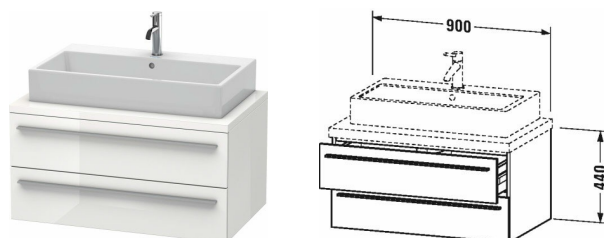

Vanity unit for console # XL5418

| < 900 mm > |

Vanity unit for console	Dimension	Weight	Order number
2 drawers, upper drawer including cut-out for siphon and siphon cover			
Colors			
M07 Concrete Grey Matt Decor M11 Cashmere Oak M12 Arktis M13 American Walnut (Real wood veneer) M18 White Matt M21 Walnut Dark Decor M22 White High Gloss (Decor) M38 White transparent M40 Black high gloss M43 Basalt Matt M49 Graphite Matt M53 Chestnut Dark M69 Brushed Walnut M71 Mediterranean Oak Real wood veneer M72 Brushed Dark Oak Real wood veneer M75 Linen M79 Natural Walnut M85 White High Gloss (Laquer) M86 Cappuccino M89 Wild Pearl Natural (Decor) M90 Flannel Grey Satin Matt Lacquer M91 Taupe Decor			
Variant			
	900 x 548 mm		XL5418
Infobox			
Space saving siphon # 005076 is recommended, Console not included in delivery, please order separately, Please keep 20 mm space to the wall for niche application, Please specify when ordering:, - Model-no. ceramic, please see page xxx			
Suitable products			
Space saving siphon 31,75 mm, 1 1/4" mm	1 1/4" mm		005076
Above counter basin ground, without overflow, with tap platform, fixings included, 500 x 500 mm	500 x 500 mm		032050
Washbowl with overflow, without tap platform, overflow clip chrome included, fixings included, cUPC® listed*, 420 x 420 mm	420 x 420 mm		033342
Washbowl with overflow, without tap platform, overflow clip chrome included, fixings included, cUPC® listed*, 550 x 420 mm	550 x 420 mm		033452
Washbowl with overflow, without tap platform, overflow clip chrome included, fixings included, cUPC® listed*, Ø 420 mm	Ø 420 mm		032542
Washbowl without tap platform, without overflow, 400 x 360 mm	400 x 360 mm		232840