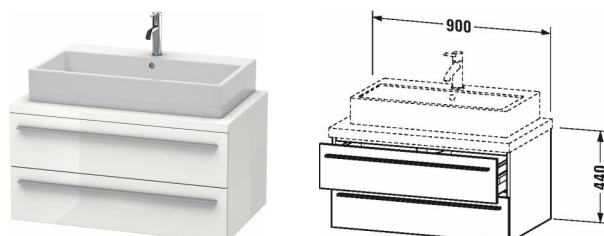

**X-Large Vanity unit for console # XL5418**

| &lt; 900 mm &gt; |

Vanity unit for console	Dimension	Weight	Order number
2 drawers, upper drawer including cut-out for siphon and siphon cover			
<b>Colors</b>			
M07 Concrete Grey Matt Decor M11 Cashmere Oak M12 Brushed Oak Real wood veneer M13 American Walnut Real wood veneer M18 White Matt Decor M21 Walnut Dark Decor M22 White High Gloss Decor M38 Dolomiti Grey High Gloss Lacquer M40 Black High Gloss Lacquer M43 Basalt Matt Decor M49 Graphite Matt Decor M52 European Oak Decor M53 Chestnut Dark Decor M69 Brushed Walnut Real wood veneer M71 Mediterranean Oak Real wood veneer M72 Brushed Dark Oak Real wood veneer M75 Linen Decor M79 Natural Walnut Decor M85 White High Gloss Lacquer M86 Cappuccino High Gloss Lacquer M89 Flannel Grey High Gloss Lacquer M90 Flannel Grey Satin Matt Lacquer M91 Taupe Matt Decor			
<b>Variant</b>			
	900 x 548 mm		XL5418
<b>Infobox</b>			
Space saving siphon # 005076 is recommended, Console not included in delivery, please order separately, Please keep 20 mm space to the wall for niche application, Please specify when ordering; - Model-no. ceramic, please see page xxx			
<b>Suitable products</b>			
Space saving siphon 31,75 mm, 1 1/4" mm	1 1/4" mm		005076
Washbowl ground, without overflow, without tap platform, fixings included, cUPC® listed*, 580 x 415 mm	580 x 415 mm		031758
Vanity basin countertop basin, without overflow, without tap platform, fixings included, cUPC® listed*, 580 x 415 mm	580 x 415 mm		031758
Above counter basin ground, without overflow, with tap platform, fixings included, 500 x 500 mm	500 x 500 mm		032050
Washbowl with overflow, without tap platform, overflow clip chrome included, fixings included, cUPC® listed*, 420 x 420 mm	420 x 420 mm		033342