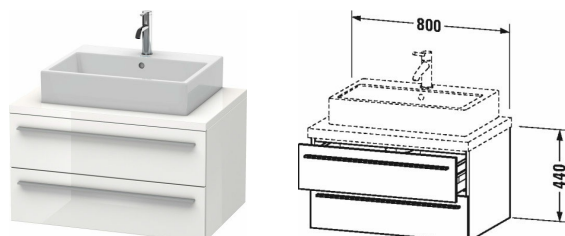

X-Large Vanity unit for console # XL5417

| < 800 mm > |

Vanity unit for console	Dimension	Weight	Order number
2 drawers, upper drawer including cut-out for siphon and siphon cover			
Colors			
M07 Concrete Grey Matt Decor M11 Cashmere Oak M12 Brushed Oak Real wood veneer M13 American Walnut Real wood veneer M18 White Matt Decor M21 Walnut Dark Decor M22 White High Gloss Decor M38 Dolomiti Grey High Gloss Lacquer M40 Black High Gloss Lacquer M43 Basalt Matt Decor M49 Graphite Matt Decor M52 European Oak Decor M53 Chestnut Dark Decor M69 Brushed Walnut Real wood veneer M71 Mediterranean Oak Real wood veneer M72 Brushed Dark Oak Real wood veneer M75 Linen Decor M79 Natural Walnut Decor M85 White High Gloss Lacquer M86 Cappuccino High Gloss Lacquer M89 Flannel Grey High Gloss Lacquer M90 Flannel Grey Satin Matt Lacquer M91 Taupe Matt Decor			
Variant			
	800 x 548 mm		XL5417
Infobox			
Space saving siphon # 005076 is recommended, Console not included in delivery, please order separately, Please keep 20 mm space to the wall for niche application, Please specify when ordering:, - Model-no. ceramic, please see page xxx			
Suitable products			
Space saving siphon 31,75 mm, 1 1/4" mm	1 1/4" mm		005076
Washbowl ground, without overflow, without tap platform, fixings included, cUPC® listed*, 580 x 415 mm	580 x 415 mm		031758
Vanity basin countertop basin, without overflow, without tap platform, fixings included, cUPC® listed*, 580 x 415 mm	580 x 415 mm		031758
Above counter basin ground, without overflow, with tap platform, fixings included, 500 x 500 mm	500 x 500 mm		032050
Washbowl with overflow, without tap platform, overflow clip chrome included, fixings included, cUPC® listed*, 420 x 420 mm	420 x 420 mm		033342