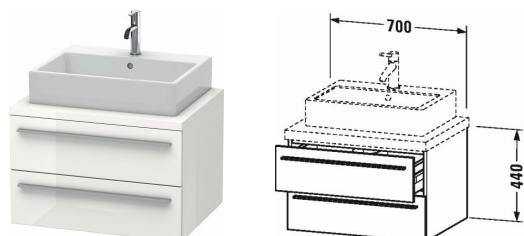

X-Large Vanity unit for console # XL5416

| < 700 mm > |

Vanity unit for console	Dimension	Weight	Order number
2 drawers, upper drawer including cut-out for siphon and siphon cover			
Colors			
M07 Concrete Grey Matt Decor M11 Cashmere Oak M12 Brushed Oak Real wood veneer M13 American Walnut Real wood veneer M18 White Matt Decor M21 Walnut Dark Decor M22 White High Gloss Decor M38 Dolomiti Grey High Gloss Lacquer M40 Black High Gloss Lacquer M43 Basalt Matt Decor M49 Graphite Matt Decor M52 European Oak Decor M53 Chestnut Dark Decor M69 Brushed Walnut Real wood veneer M71 Mediterranean Oak Real wood veneer M72 Brushed Dark Oak Real wood veneer M75 Linen Decor M79 Natural Walnut Decor M85 White High Gloss Lacquer M86 Cappuccino High Gloss Lacquer M89 Flannel Grey High Gloss Lacquer M90 Flannel Grey Satin Matt Lacquer M91 Taupe Matt Decor			
Variant			
	700 x 548 mm		XL5416
Infobox			
Space saving siphon # 005076 is recommended, Console not included in delivery, please order separately, Please keep 20 mm space to the wall for niche application, Please specify when ordering:, - Model-no. ceramic, please see page xxx			
Suitable products			
Space saving siphon 31,75 mm, 1 1/4" mm	1 1/4" mm		005076
Washbowl ground, without overflow, without tap platform, fixings included, cUPC® listed*, 580 x 415 mm	580 x 415 mm		031758
Vanity basin countertop basin, without overflow, without tap platform, fixings included, cUPC® listed*, 580 x 415 mm	580 x 415 mm		031758
Above counter basin ground, without overflow, with tap platform, fixings included, 500 x 500 mm	500 x 500 mm		032050
Washbowl with overflow, without tap platform, overflow clip chrome included, fixings included, cUPC® listed*, 420 x 420 mm	420 x 420 mm		033342