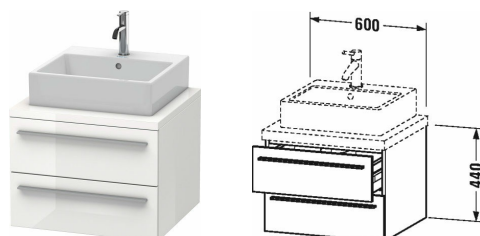

Vanity unit for console # XL5415

| < 600 mm > |

Vanity unit for console	Dimension	Weight	Order number
2 drawers, upper drawer including cut-out for siphon and siphon cover			
Colors			
M07 Concrete Grey Matt Decor M11 Cashmere Oak M12 Arktis M13 American Walnut (Real wood veneer) M18 White Matt M21 Walnut Dark Decor M22 White High Gloss (Decor) M38 White transparent M40 Black high gloss M43 Basalt Matt M49 Graphite Matt M53 Chestnut Dark M69 Brushed Walnut M71 Mediterranean Oak Real wood veneer M72 Brushed Dark Oak Real wood veneer M75 Linen M79 Natural Walnut M85 White High Gloss (Laquer) M86 Cappuccino M89 Wild Pearl Natural (Decor) M90 Flannel Grey Satin Matt Lacquer M91 Taupe Decor			
Variant			
	600 x 548 mm		XL5415
Infobox			
Space saving siphon # 005076 is recommended, Console not included in delivery, please order separately, Please keep 20 mm space to the wall for niche application, Please specify when ordering:, - Model-no. ceramic, please see page xxx			
Suitable products			
Space saving siphon 31,75 mm, 1 1/4" mm	1 1/4" mm		005076
Above counter basin ground, without overflow, with tap platform, fixings included, 500 x 500 mm	500 x 500 mm		032050
Washbowl with overflow, without tap platform, overflow clip chrome included, fixings included, cUPC® listed*, 420 x 420 mm	420 x 420 mm		033342
Washbowl with overflow, without tap platform, overflow clip chrome included, fixings included, cUPC® listed*, 550 x 420 mm	550 x 420 mm		033452
Washbowl with overflow, without tap platform, overflow clip chrome included, fixings included, cUPC® listed*, Ø 420 mm	Ø 420 mm		032542
Washbowl without tap platform, without overflow, 400 x 360 mm	400 x 360 mm		232840