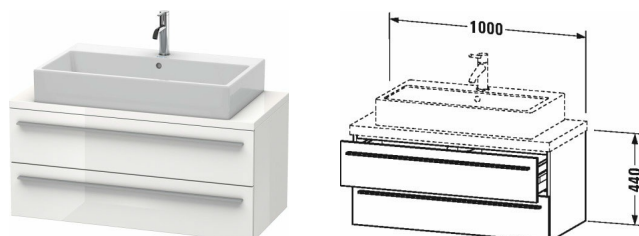

X-Large Vanity unit for console compact # XL5409

| < 1000 mm > |

Vanity unit for console compact	Dimension	Weight	Order number
2 drawers, upper drawer including cut-out for siphon and siphon cover			
Colors			
M07 Concrete Grey Matt Decor M11 Cashmere Oak M12 Brushed Oak Real wood veneer M13 American Walnut Real wood veneer M18 White Matt Decor M21 Walnut Dark Decor M22 White High Gloss Decor M38 Dolomiti Grey High Gloss Lacquer M40 Black High Gloss Lacquer M43 Basalt Matt Decor M49 Graphite Matt Decor M52 European Oak Decor M53 Chestnut Dark Decor M69 Brushed Walnut Real wood veneer M71 Mediterranean Oak Real wood veneer M72 Brushed Dark Oak Real wood veneer M75 Linen Decor M79 Natural Walnut Decor M85 White High Gloss Lacquer M86 Cappuccino High Gloss Lacquer M89 Flannel Grey High Gloss Lacquer M90 Flannel Grey Satin Matt Lacquer M91 Taupe Matt Decor			
Variant			
	1000 x 478 mm		XL5409
Infobox			
Space saving siphon # 005076 is recommended, Console not included in delivery, please order separately, Please keep 20 mm space to the wall for niche application, Please specify when ordering:, - Model-no. ceramic, please see page xxx			
Suitable products			
Space saving siphon 31,75 mm, 1 1/4" mm	1 1/4" mm		005076
Washbowl ground, without overflow, without tap platform, fixings included, cUPC® listed*, 580 x 415 mm	580 x 415 mm		031758
Vanity basin countertop basin, without overflow, without tap platform, fixings included, cUPC® listed*, 580 x 415 mm	580 x 415 mm		031758
Washbowl with overflow, without tap platform, overflow clip chrome included, cUPC® listed*, Ø 330 mm	Ø 330 mm		040833
Washbasin asymmetric ground without overflow, with tap platform, bowl on right side, ceramic covered slotted waste included, fixings included, wall-mounted, wall-mounted, 800 x 470 mm	800 x 470 mm		234980