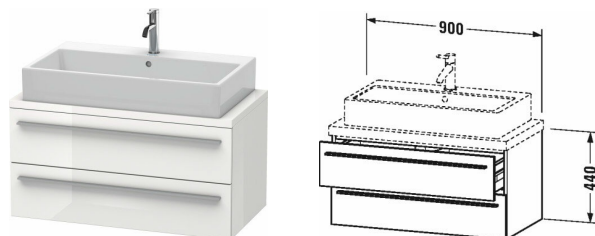

X-Large Vanity unit for console compact # XL5408

| < 900 mm > |

Vanity unit for console compact	Dimension	Weight	Order number
2 drawers, upper drawer including cut-out for siphon and siphon cover			
Colors			
M07 Concrete Grey Matt Decor M11 Cashmere Oak M12 Brushed Oak Real wood veneer M13 American Walnut Real wood veneer M18 White Matt Decor M21 Walnut Dark Decor M22 White High Gloss Decor M38 Dolomiti Grey High Gloss Lacquer M40 Black High Gloss Lacquer M43 Basalt Matt Decor M49 Graphite Matt Decor M52 European Oak Decor M53 Chestnut Dark Decor M69 Brushed Walnut Real wood veneer M71 Mediterranean Oak Real wood veneer M72 Brushed Dark Oak Real wood veneer M75 Linen Decor M79 Natural Walnut Decor M85 White High Gloss Lacquer M86 Cappuccino High Gloss Lacquer M89 Flannel Grey High Gloss Lacquer M90 Flannel Grey Satin Matt Lacquer M91 Taupe Matt Decor			
Variant			
	900 x 478 mm		XL5408
Infobox			
Space saving siphon # 005076 is recommended, Console not included in delivery, please order separately, Please keep 20 mm space to the wall for niche application, Please specify when ordering:, - Model-no. ceramic, please see page xxx			
Suitable products			
Space saving siphon 31,75 mm, 1 1/4" mm	1 1/4" mm		005076
Washbowl ground, without overflow, without tap platform, fixings included, cUPC® listed*, 580 x 415 mm	580 x 415 mm		031758
Vanity basin countertop basin, without overflow, without tap platform, fixings included, cUPC® listed*, 580 x 415 mm	580 x 415 mm		031758
Washbowl with overflow, without tap platform, overflow clip chrome included, cUPC® listed*, Ø 330 mm	Ø 330 mm		040833
Washbasin asymmetric ground without overflow, with tap platform, bowl on right side, ceramic covered slotted waste included, fixings included, wall-mounted, wall-mounted, 800 x 470 mm	800 x 470 mm		234980