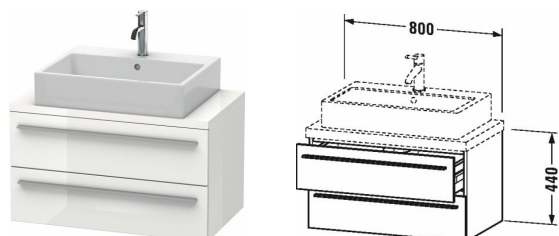

**Vanity unit for console compact # XL5407**

| &lt; 800 mm &gt; |

Vanity unit for console compact	Dimension	Weight	Order number
2 drawers, upper drawer including cut-out for siphon and siphon cover			
<b>Colors</b>			
M07 Concrete Grey Matt Decor M11 Cashmere Oak M12 Arktis M13 American Walnut (Real wood veneer) M18 White Matt M21 Walnut Dark Decor M22 White High Gloss (Decor) M38 White transparent M40 Black high gloss M43 Basalt Matt M49 Graphite Matt M53 Chestnut Dark M69 Brushed Walnut M71 Mediterranean Oak Real wood veneer M72 Brushed Dark Oak Real wood veneer M75 Linen M79 Natural Walnut M85 White High Gloss (Laquer) M86 Cappuccino M89 Wild Pearl Natural (Decor) M90 Flannel Grey Satin Matt Lacquer M91 Taupe Decor			
<b>Variant</b>			
	800 x 478 mm		XL5407
<b>Infobox</b>			
Space saving siphon # 005076 is recommended, Console not included in delivery, please order separately, Please keep 20 mm space to the wall for niche application, Please specify when ordering:, - Model-no. ceramic, please see page xxx			
<b>Suitable products</b>			
Space saving siphon 31,75 mm, 1 1/4" mm	1 1/4" mm		005076
Washbasin asymmetric ground without overflow, with tap platform, bowl on right side, ceramic covered slotted waste included, fixings included, wall-mounted, wall-mounted, 800 x 470 mm	800 x 470 mm		234980
Washbasin asymmetric ground without overflow, with tap platform, bowl on left side, ceramic covered slotted waste included, fixings included, wall-mounted, wall-mounted, cUPC® listed*, 800 x 470 mm	800 x 470 mm		234880
Handrinse basin ground without overflow, with tap platform, ceramic covered slotted waste included, fixings included, wall-mounted, 450 x 350 mm	450 x 350 mm		073245
Washbowl with overflow, without tap platform, overflow clip chrome included, cUPC® listed*, Ø 330 mm	Ø 330 mm		040833