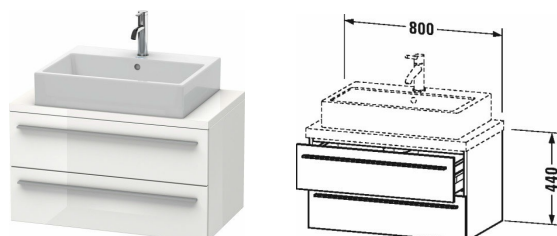

X-Large Vanity unit for console compact # XL5407

| < 800 mm > |

Vanity unit for console compact	Dimension	Weight	Order number
2 drawers, upper drawer including cut-out for siphon and siphon cover			
Colors			
M07 Concrete Grey Matt Decor M11 Cashmere Oak M12 Brushed Oak Real wood veneer M13 American Walnut Real wood veneer M18 White Matt Decor M21 Walnut Dark Decor M22 White High Gloss Decor M38 Dolomiti Grey High Gloss Lacquer M40 Black High Gloss Lacquer M43 Basalt Matt Decor M49 Graphite Matt Decor M52 European Oak Decor M53 Chestnut Dark Decor M69 Brushed Walnut Real wood veneer M71 Mediterranean Oak Real wood veneer M72 Brushed Dark Oak Real wood veneer M75 Linen Decor M79 Natural Walnut Decor M85 White High Gloss Lacquer M86 Cappuccino High Gloss Lacquer M89 Flannel Grey High Gloss Lacquer M90 Flannel Grey Satin Matt Lacquer M91 Taupe Matt Decor			
Variant			
	800 x 478 mm		XL5407
Infobox			
Space saving siphon # 005076 is recommended, Console not included in delivery, please order separately, Please keep 20 mm space to the wall for niche application, Please specify when ordering:, - Model-no. ceramic, please see page xxx			
Suitable products			
Space saving siphon 31,75 mm, 1 1/4" mm	1 1/4" mm		005076
Washbowl ground, without overflow, without tap platform, fixings included, fixings included, cUPC® listed*, 580 x 415 mm	580 x 415 mm		031758
Vanity basin countertop basin, without overflow, without tap platform, fixings included, cUPC® listed*, 580 x 415 mm	580 x 415 mm		031758
Washbasin asymmetric ground without overflow, with tap platform, bowl on right side, ceramic covered slotted waste included, fixings included, wall-mounted, wall-mounted, 800 x 470 mm	800 x 470 mm		234980