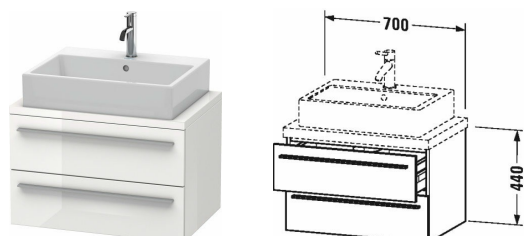

**Vanity unit for console compact # XL5406**

| &lt; 700 mm &gt; |

Vanity unit for console compact	Dimension	Weight	Order number
2 drawers, upper drawer including cut-out for siphon and siphon cover			
<b>Colors</b>			
M07 Concrete Grey Matt Decor M11 Cashmere Oak M12 Arktis M13 American Walnut (Real wood veneer) M18 White Matt M21 Walnut Dark Decor M22 White High Gloss (Decor) M38 White transparent M40 Black high gloss M43 Basalt Matt M49 Graphite Matt M53 Chestnut Dark M69 Brushed Walnut M71 Mediterranean Oak Real wood veneer M72 Brushed Dark Oak Real wood veneer M75 Linen M79 Natural Walnut M85 White High Gloss (Laquer) M86 Cappuccino M89 Wild Pearl Natural (Decor) M90 Flannel Grey Satin Matt Lacquer M91 Taupe Decor			
<b>Variant</b>			
	700 x 478 mm		XL5406
<b>Infobox</b>			
Space saving siphon # 005076 is recommended, Console not included in delivery, please order separately, Please keep 20 mm space to the wall for niche application, Please specify when ordering:, - Model-no. ceramic, please see page xxx			
<b>Suitable products</b>			
Space saving siphon 31,75 mm, 1 1/4" mm	1 1/4" mm		005076
Washbasin asymmetric ground without overflow, with tap platform, bowl on right side, ceramic covered slotted waste included, fixings included, wall-mounted, wall-mounted, 800 x 470 mm	800 x 470 mm		234980
Washbasin asymmetric ground without overflow, with tap platform, bowl on left side, ceramic covered slotted waste included, fixings included, wall-mounted, wall-mounted, cUPC® listed*, 800 x 470 mm	800 x 470 mm		234880
Handrinse basin ground without overflow, with tap platform, ceramic covered slotted waste included, fixings included, wall-mounted, 450 x 350 mm	450 x 350 mm		073245
Washbowl with overflow, without tap platform, overflow clip chrome included, cUPC® listed*, Ø 330 mm	Ø 330 mm		040833