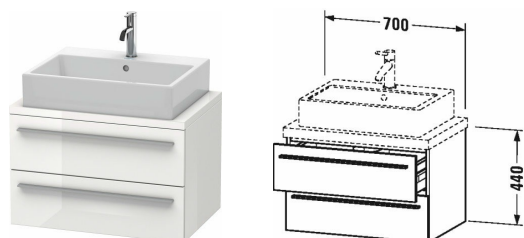

## X-Large Vanity unit for console compact # XL5406

| < 700 mm > |

Vanity unit for console compact	Dimension	Weight	Order number
2 drawers, upper drawer including cut-out for siphon and siphon cover			
<b>Colors</b>			
M07 Concrete Grey Matt Decor M11 Cashmere Oak M12 Brushed Oak Real wood veneer M13 American Walnut Real wood veneer M18 White Matt Decor M21 Walnut Dark Decor M22 White High Gloss Decor M38 Dolomiti Grey High Gloss Lacquer M40 Black High Gloss Lacquer M43 Basalt Matt Decor M49 Graphite Matt Decor M52 European Oak Decor M53 Chestnut Dark Decor M69 Brushed Walnut Real wood veneer M71 Mediterranean Oak Real wood veneer M72 Brushed Dark Oak Real wood veneer M75 Linen Decor M79 Natural Walnut Decor M85 White High Gloss Lacquer M86 Cappuccino High Gloss Lacquer M89 Flannel Grey High Gloss Lacquer M90 Flannel Grey Satin Matt Lacquer M91 Taupe Matt Decor			
<b>Variant</b>			
	700 x 478 mm		XL5406
<b>Infobox</b>			
Space saving siphon # 005076 is recommended, Console not included in delivery, please order separately, Please keep 20 mm space to the wall for niche application, Please specify when ordering; - Model-no. ceramic, please see page xxx			
<b>Suitable products</b>			
Space saving siphon 31,75 mm, 1 1/4" mm	1 1/4" mm		005076
Washbowl ground, without overflow, without tap platform, fixings included, cUPC® listed*, 580 x 415 mm	580 x 415 mm		031758
Vanity basin countertop basin, without overflow, without tap platform, fixings included, cUPC® listed*, 580 x 415 mm	580 x 415 mm		031758
Washbasin asymmetric ground without overflow, with tap platform, bowl on right side, ceramic covered slotted waste included, fixings included, wall-mounted, wall-mounted, 800 x 470 mm	800 x 470 mm		234980