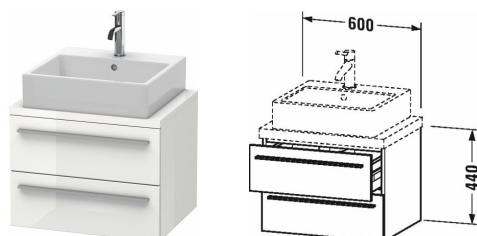

**X-Large Vanity unit for console compact # XL5405**

| &lt; 600 mm &gt; |

Vanity unit for console compact	Dimension	Weight	Order number
2 drawers, upper drawer including cut-out for siphon and siphon cover			
<b>Colors</b>			
M07 Concrete Grey Matt Decor M11 Cashmere Oak M12 Brushed Oak Real wood veneer M13 American Walnut Real wood veneer M18 White Matt Decor M21 Walnut Dark Decor M22 White High Gloss Decor M38 Dolomiti Grey High Gloss Lacquer M40 Black High Gloss Lacquer M43 Basalt Matt Decor M49 Graphite Matt Decor M52 European Oak Decor M53 Chestnut Dark Decor M69 Brushed Walnut Real wood veneer M71 Mediterranean Oak Real wood veneer M72 Brushed Dark Oak Real wood veneer M75 Linen Decor M79 Natural Walnut Decor M85 White High Gloss Lacquer M86 Cappuccino High Gloss Lacquer M89 Flannel Grey High Gloss Lacquer M90 Flannel Grey Satin Matt Lacquer M91 Taupe Matt Decor			
<b>Variant</b>			
	600 x 478 mm		XL5405
<b>Infobox</b>			
Space saving siphon # 005076 is recommended, Console not included in delivery, please order separately, Please keep 20 mm space to the wall for niche application, Please specify when ordering:, - Model-no. ceramic, please see page xxx			
<b>Suitable products</b>			
Space saving siphon 31,75 mm, 1 1/4" mm	1 1/4" mm		005076
Washbowl ground, without overflow, without tap platform, fixings included, fixings included, cUPC® listed*, 580 x 415 mm	580 x 415 mm		031758
Washbasin asymmetric ground without overflow, with tap platform, bowl on right side, ceramic covered slotted waste included, fixings included, wall-mounted, wall-mounted, 800 x 470 mm	800 x 470 mm		234980
Washbasin asymmetric ground without overflow, with tap platform, bowl on left side, ceramic covered slotted waste included, fixings included, wall-mounted, wall-mounted, cUPC® listed*, 800 x 470 mm	800 x 470 mm		234880