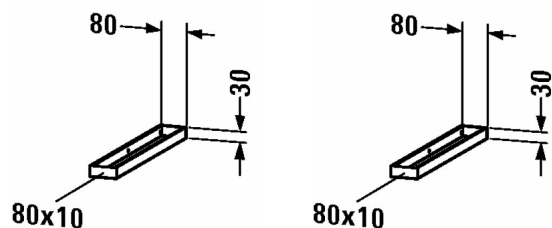

Accessories Towel rail compact # UV995900000

|< 80 mm >|

Towel rail compact	Dimension	Weight	Order number
for installation on the side of console 480 mm depth, chrome			
Colors			
10 Chrome			
Variant			
	80 x 478 mm		UV995900000
Infobox			
Towel rail can not be mounted on console later			
Suitable products			
Console for above counter basin and countertop basin compact 1 console with one cut-out, price per section of 100 mm, basic price till 800 mm, 45 mm thickness, 480 mm	480 mm		BR100C
Console for above counter basin and countertop basin compact 1 console with two cut-outs, price per section of 100 mm, basic price till 800 mm, 45 mm thickness, 480 mm	480 mm		BR101C
Console for above counter basin and countertop basin compact 1 console with one cut-out, price per section of 100 mm, basic price till 800 mm, 30 mm thickness, 480 mm	480 mm		BR104C
Console for above counter basin and countertop basin compact 1 console with two cut-outs, price per section of 100 mm, basic price till 800 mm, 30 mm thickness, 480 mm	480 mm		BR105C
Console for above counter basin and countertop basin compact 1 console with one cut-out, price per section of 100 mm, basic price till 800 mm, 45 mm thickness, 480 mm	480 mm		DS100C
Console for above counter basin and countertop basin compact 1 console with two cut-outs, price per section of 100 mm, basic price till 800 mm, 45 mm thickness, 480 mm	480 mm		DS101C
Console for above counter basin and countertop basin compact 1 console with one cut-out, price per section of 100 mm, basic price till 800 mm, 30 mm thickness, 480 mm	480 mm		DS104C