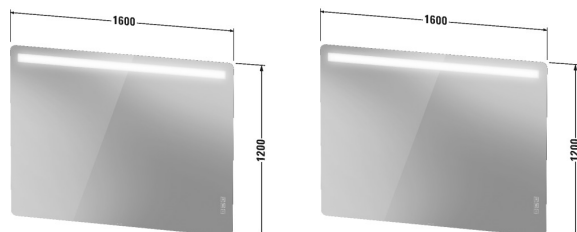

Luv Mirror with lighting # LU9670

|< 1600 mm >|

Mirror with lighting	Dimension	Weight	Order number
<p>IP 44, cEGS/IAPMO®*, LED light field, LED ambient light (top and bottom), Touchless panel operating unit, LED dimming function, Continuous, synchronous adjustment of the light colour for direct and ambient light, Dimming function and adjustment of the light colour with memory effect, defog system with Auto-Off function, LED (lifespan > 30.000 hours), Mirrors require a GFCI 110 V 60 Hz power source. Flat plug will be supplied with mirror., LED module fixed install, Energy class: A+, LED module 2700 - 6500 Kelvin light colour, 81 W</p>			
Colors			
Variant			
	1600 x 38 mm		LU9670
Infobox			
<p># LU 9667, LU 9669 and LU 9670 are available from stock, Our mirrors and mirror cabinets have to be connected to an uninterruptible power supply, on/off function also with push bottom switch possible, * Complies with following standards: UL 962 and CSA C22.2 No. 12-1982</p>			

All drawings contain the necessary measurements which are subject to standard tolerances. They are stated in mm and are non-binding. Exact measurements, in particular for customised installation scenarios, can only be taken from the finished piece.