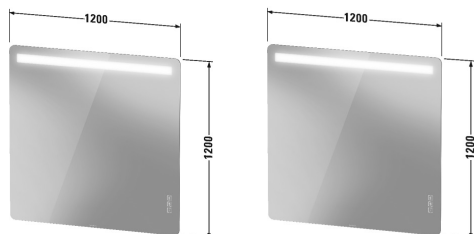

Luv Mirror with lighting # LU9669

|< 1200 mm >|

Mirror with lighting	Dimension	Weight	Order number
IP 44, cEGS/IAPMO®*, LED light field, LED ambient light (top and bottom), Touchless panel operating unit, LED dimming function, Continuous, synchronous adjustment of the light colour for direct and ambient light, Dimming function and adjustment of the light colour with memory effect, defog system with Auto-Off function, LED (lifespan > 30.000 hours), Mirrors require a GFCI 110 V 60 Hz power source. Flat plug will be supplied with mirror., LED module fixed install, Energy class: A+, LED module 2700 - 6500 kelvin light colour, 60 W			
Colors			
Variant	1200 x 38 mm		LU9669
Infobox			
# LU 9667, LU 9669 and LU 9670 are available from stock, Our mirrors and mirror cabinets have to be connected to an uninterruptible power supply, on/off function also with push bottom switch possible, * Complies with following standards: UL 962 and CSA C22.2 No. 12-1982			