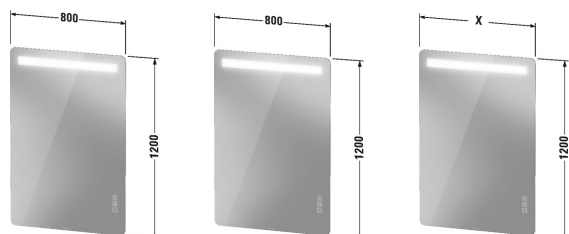

Luv Mirror with lighting # LU9668

| < 800 mm > |

Mirror with lighting	Dimension	Weight	Order number
IP 44, cEGS/IAPMO®*, LED light field, LED ambient light (top and bottom), Touchless panel operating unit, LED dimming function, Continuous, synchronous adjustment of the light colour for direct and ambient light, Dimming function and adjustment of the light colour with memory effect, defog system with Auto-Off function, LED (lifespan > 30.000 hours), Mirrors require a GFCI 110 V 60 Hz power source. Flat plug will be supplied with mirror., LED module fixed install, Energy class: A+, LED module 2700 - 6500 kelvin light colour, 39 W			
Colors			
Variant	800 x 38 mm		LU9668
Infobox			
Our mirrors and mirror cabinets have to be connected to an uninterruptible power supply, on/off function also with push bottom switch possible, * Complies with following standards: UL 962 and CSA C22.2 No. 12-1982			

All drawings contain the necessary measurements which are subject to standard tolerances. They are stated in mm and are non-binding. Exact measurements, in particular for customised installation scenarios, can only be taken from the finished piece.