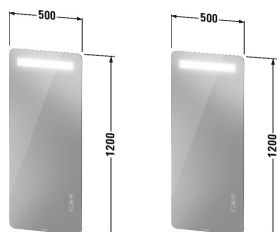

## Luv Mirror with lighting # LU9667

| < 500 mm > |

Mirror with lighting	Dimension	Weight	Order number
IP 44, cEGS/IAPMO®*, LED light field, LED ambient light (top and bottom), Touchless panel operating unit, LED dimming function, Continuous, synchronous adjustment of the light colour for direct and ambient light, Dimming function and adjustment of the light colour with memory effect, defog system with Auto-Off function, LED (lifespan > 30.000 hours), Mirrors require a GFCI 110 V 60 Hz power source. Flat plug will be supplied with mirror., LED module fixed install, Energy class: A+, LED module 2700 - 6500 Kelvin light colour, 23 W			
<b>Colors</b>			
<b>Variant</b>			
	500 x 38 mm		LU9667
<b>Infobox</b>			
# LU 9667, LU 9669 and LU 9670 are available from stock, Our mirrors and mirror cabinets have to be connected to an uninterruptible power supply, on/off function also with push bottom switch possible, * Complies with following standards: UL 962 and CSA C22.2 No. 12-1982			

*All drawings contain the necessary measurements which are subject to standard tolerances. They are stated in mm and are non-binding. Exact measurements, in particular for customised installation scenarios, can only be taken from the finished piece.*