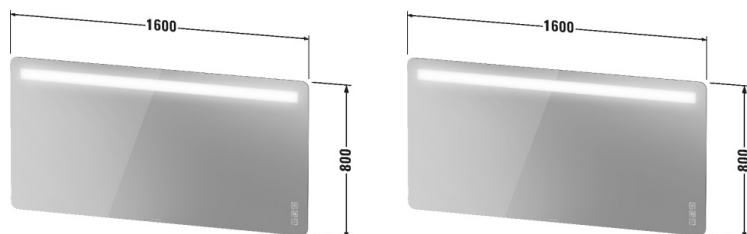

Luv Mirror with lighting # LU9660

|< 1600 mm >|

Mirror with lighting	Dimension	Weight	Order number
IP 44, cEGS/IAPMO®*, LED light field, LED ambient light (top and bottom), Touchless panel operating unit, LED dimming function, Continuous, synchronous adjustment of the light colour for direct and ambient light, Dimming function and adjustment of the light colour with memory effect, defog system with Auto-Off function, LED (lifespan > 30.000 hours), Mirrors require a GFCI 110 V 60 Hz power source. Flat plug will be supplied with mirror., LED module fixed install, Energy class: A+, LED module 2700 - 6500 Kelvin light colour, 81 W			
Colors			
Variant	1600 x 38 mm		LU9660
Infobox			
# LU 9657, LU 9659 and LU 9660 are available from stock, Our mirrors and mirror cabinets have to be connected to an uninterruptible power supply, on/off function also with push bottom switch possible, * Complies with following standards: UL 962 and CSA C22.2 No. 12-1982			

All drawings contain the necessary measurements which are subject to standard tolerances. They are stated in mm and are non-binding. Exact measurements, in particular for customised installation scenarios, can only be taken from the finished piece.