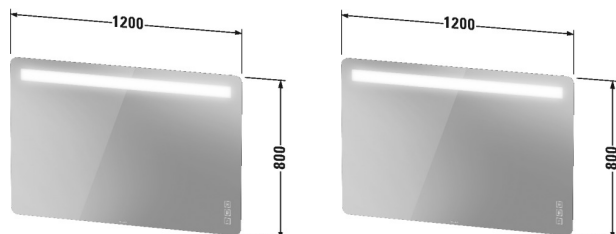

Luv Mirror with lighting # LU9659

|< 1200 mm >|

Mirror with lighting	Dimension	Weight	Order number
IP 44, cEGS/IAPMO®*, LED light field, LED ambient light (top and bottom), Touchless panel operating unit, LED dimming function, Continuous, synchronous adjustment of the light colour for direct and ambient light, Dimming function and adjustment of the light colour with memory effect, defog system with Auto-Off function, LED (lifespan > 30.000 hours), Mirrors require a GFCI 110 V 60 Hz power source. Flat plug will be supplied with mirror., LED module fixed install, Energy class: A+, LED module 2700 - 6500 kelvin light colour, 60 W			
Colors			
Variant			
	1200 x 38 mm		LU9659
Infobox			
# LU 9657, LU 9659 and LU 9660 are available from stock, Our mirrors and mirror cabinets have to be connected to an uninterruptible power supply, on/off function also with push bottom switch possible, * Complies with following standards: UL 962 and CSA C22.2 No. 12-1982			

All drawings contain the necessary measurements which are subject to standard tolerances. They are stated in mm and are non-binding. Exact measurements, in particular for customised installation scenarios, can only be taken from the finished piece.