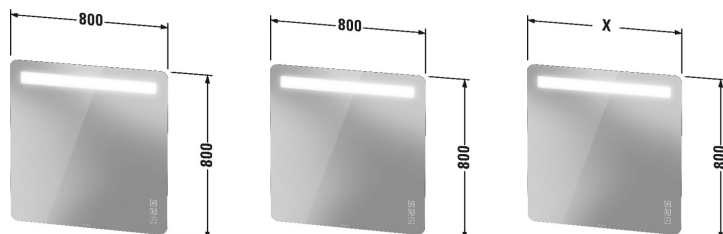

## Luv Mirror with lighting # LU9658

|< 800 mm >|

Mirror with lighting	Dimension	Weight	Order number
IP 44, cEGS/IAPMO®*, LED light field, LED ambient light (top and bottom), Touchless panel operating unit, LED dimming function, Continuous, synchronous adjustment of the light colour for direct and ambient light, Dimming function and adjustment of the light colour with memory effect, defog system with Auto-Off function, LED (lifespan > 30.000 hours), Mirrors require a GFCI 110 V 60 Hz power source. Flat plug will be supplied with mirror., LED module fixed install, Energy class: A+, LED module 2700 - 6500 kelvin light colour, 39 W			
<b>Colors</b>			
<b>Variant</b>	800 x 38 mm		LU9658
<b>Infobox</b>			
Our mirrors and mirror cabinets have to be connected to an uninterruptible power supply, on/off function also with push bottom switch possible, * Complies with following standards: UL 962 and CSA C22.2 No. 12-1982			

All drawings contain the necessary measurements which are subject to standard tolerances. They are stated in mm and are non-binding. Exact measurements, in particular for customised installation scenarios, can only be taken from the finished piece.