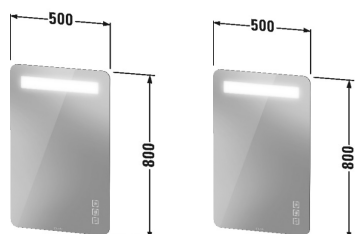

Luv Mirror with lighting # LU9657

| < 500 mm > |

Mirror with lighting	Dimension	Weight	Order number
IP 44, cEGS/IAPMO®*, LED light field, LED ambient light (top and bottom), Touchless panel operating unit, LED dimming function, Continuous, synchronous adjustment of the light colour for direct and ambient light, Dimming function and adjustment of the light colour with memory effect, defog system with Auto-Off function, LED (lifespan > 30.000 hours), Mirrors require a GFCI 110 V 60 Hz power source. Flat plug will be supplied with mirror., LED module fixed install, Energy class: A+, LED module 2700 - 6500 Kelvin light colour, 23 W			
Colors			
Variant	500 x 38 mm		LU9657
Infobox			
# LU 9657, LU 9659 and LU 9660 are available from stock, Our mirrors and mirror cabinets have to be connected to an uninterruptible power supply, on/off function also with push bottom switch possible, * Complies with following standards: UL 962 and CSA C22.2 No. 12-1982			

All drawings contain the necessary measurements which are subject to standard tolerances. They are stated in mm and are non-binding. Exact measurements, in particular for customised installation scenarios, can only be taken from the finished piece.