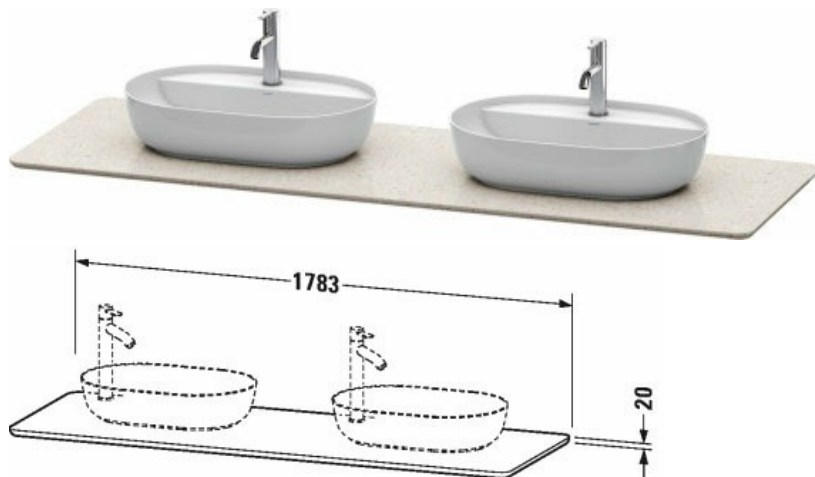

Luv Quartz stone console # LU9467 B

|< 1783 mm >|

Quartz stone console	Dimension	Weight	Order number
1 console with two cut-outs, for vanity units for console			
<b>Colors</b>			
M17 Quartz Stone White Structure M25 Quartz Stone Sand Structure M33 Quartz Stone Grey Structure			
<b>Variant</b>			
	1783 x 595 mm		LU9467 B
<b>Infobox</b>			
Surcharge tap hole of XXX € with exact positioning information, suitable for vanity unit # LU9562, LU9567, Mounting instructions, please see vanity unit			
<b>Suitable products</b>			
Vanit unit for console floor-standing 2 pull-out compartments, 1733 x 570 mm	1733 x 570 mm		LU9562 B
Vanit unit for console floor-standing 2 drawers, 2 pull-out compartments, upper drawer including cut-out for siphon and siphon cover, 1733 x 570 mm	1733 x 570 mm		LU9567 B