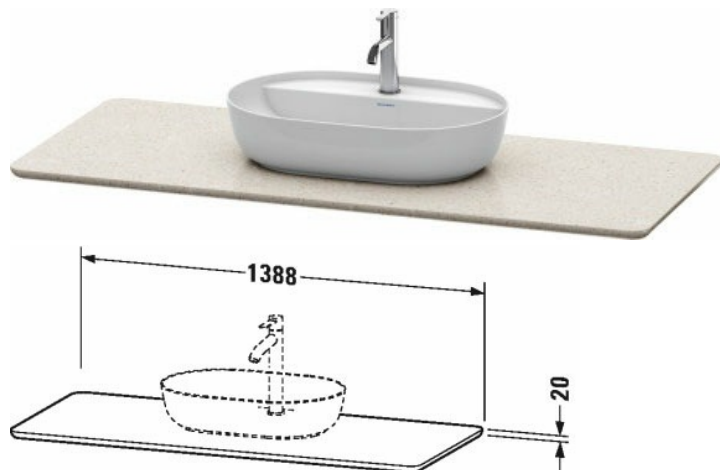

Luv Quartz stone console # LU9466

|< 1388 mm >|

Quartz stone console	Dimension	Weight	Order number
1 console with one cut-out, for vanity units for console			
Colors			
M17 Quartz Stone White Structure M25 Quartz Stone Sand Structure M33 Quartz Stone Grey Structure			
Variant			
	1388 x 595 mm		LU9466
Infobox			
Surcharge tap hole of XXX € with exact positioning information, suitable for vanity unit # LU9561, LU9566, Mounting instructions, please see vanity unit			
Suitable products			
Vanit unit for console floor-standing 1 pull-out compartment, 1338 x 570 mm	1338 x 570 mm		LU9561
Vanit unit for console floor-standing 1 drawer, 1 pull-out compartment, upper drawer including cut-out for siphon and siphon cover, 1338 x 570 mm	1338 x 570 mm		LU9566