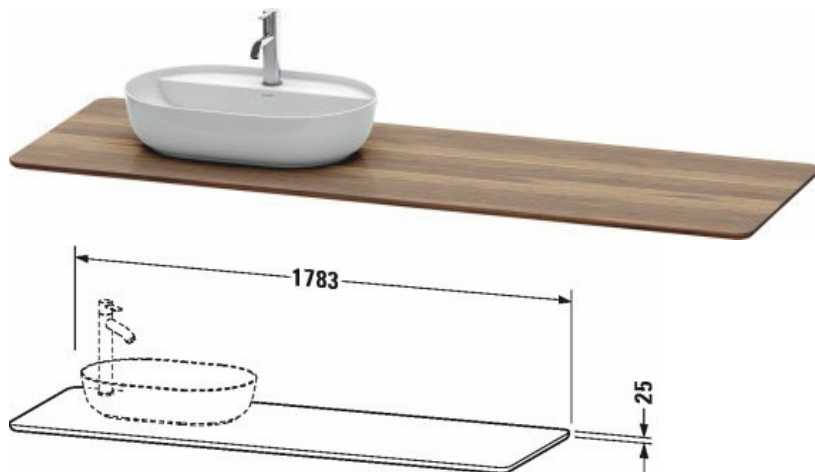

Luv Real wood massive console # LU9463L7777

|< 1783 mm >|

Real wood massive console	Dimension	Weight	Order number
1 countertop with one cut-out left or right, for vanity units for console			
Colors			
M77 American Walnut Solid Wood			
Variant			
	1783 x 595 mm		LU9463L7777
Infobox			
Surcharge tap hole of XXX € with exact positioning information, suitable for vanity unit # LU9563, LU9568, Mounting instructions, please see vanity unit, Please specify when ordering:, - L/R = Washbasin left or right possible			
Suitable products			
Vanit unit for console floor-standing 2 pull-out compartments, 1733 x 570 mm	1733 x 570 mm		LU9563 L/R
Vanit unit for console floor-standing 2 drawers, 2 pull-out compartments, 1733 x 570 mm	1733 x 570 mm		LU9568 L/R