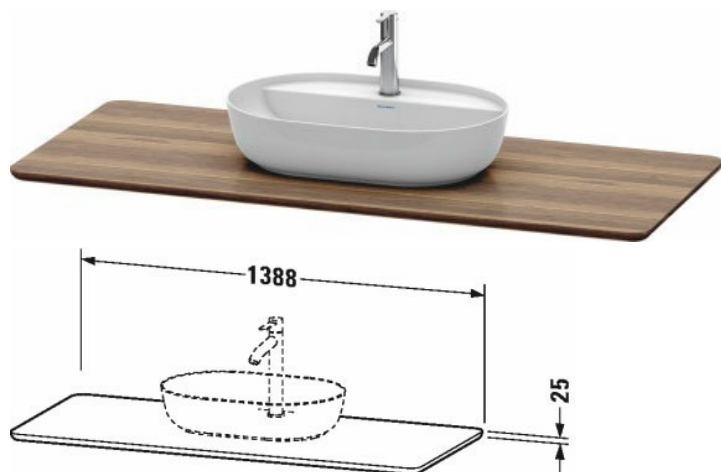

Luv Real wood massive console # LU946107777

|< 1388 mm >|

Real wood massive console	Dimension	Weight	Order number
1 console with one cut-out, for vanity units for console			
Colors			
M77 American Walnut Solid Wood			
Variant			
	1388 x 595 mm		LU946107777
Infobox			
Surcharge tap hole of XXX € with exact positioning information, suitable for vanity unit # LU9561, LU9566, Mounting instructions, please see vanity unit			
Suitable products			
Vanit unit for console floor-standing 1 pull-out compartment, 1338 x 570 mm	1338 x 570 mm		LU9561
Vanit unit for console floor-standing 1 drawer, 1 pull-out compartment, upper drawer including cut-out for siphon and siphon cover, 1338 x 570 mm	1338 x 570 mm		LU9566