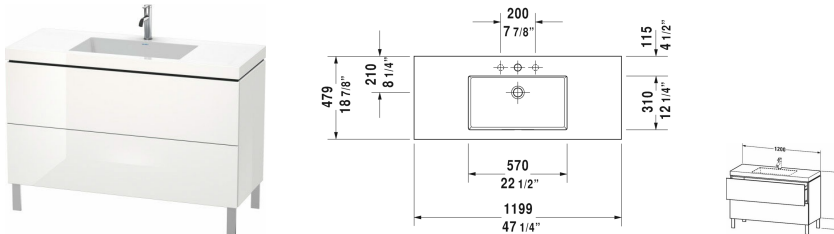

**L-Cube Furniture washbasin c-bonded with vanity floorstanding
LC6939 N/O**

| < 47 1/4" Inch > |

Furniture washbasin c-bonded with vanity floorstanding	Dimension	Weight	Order number
2 pull-out compartments, without overflow, with faucet deck, ceramic covered slotted waste included, space-saving siphon included			
Colors			
M07 Concrete Gray Matte (Decor) M11 Cashmere Oak M12 Brushed Oak (Real wood veneer) M13 American Walnut (Real wood veneer) M16 Black Oak M18 White Matte M21 Walnut Dark (Decor) M22 White High Gloss (Decor) M30 Natural Oak M35 Oak Terra M38 Dolomiti Gray High Gloss (Lacquer) M40 Black High Gloss (Lacquer) M43 Basalt Matte (Decor) M47 Stone Blue High Gloss (Lacquer) M49 Graphite Matt (Decor) M53 Chestnut Dark (Decor) M69 Brushed Walnut (Real wood veneer) M71 Mediterranean Oak (Real wood veneer) M72 Brushed Dark Oak (Real wood veneer) M75 Linen (Decor) M79 Natural Walnut (Decor) M80 Graphite Super Matte M85 White High Gloss (Lacquer) M86 Cappuccino High Gloss (Lacquer) M89 Flannel Gray High Gloss (Lacquer) M90 Flannel Gray Satin Matte (Lacquer) M91 Taupe Matte (Decor)			
Variant			
furniture washbasin Vero Air included	47 1/4" x 18 7/8" Inch		LC6939 N/O
Infobox			
This product is only available in the combination of the ceramic series Vero Air and the furniture series L-Cube, The vanity unit is permanently bonded to the washbasin and delivered together as one unit, Washbasin not available with WonderGliss, Ceramic is additionally secured to the wall via a separate enclosed mounting rail. Complete hardware set is included with delivery. Please follow the mounting instructions, Legs # UV 9991, UV 9992 or # UV 9993, UV 9994 are mandatory for installation and are required to be ordered as a separate line item, Floorstanding vanities require wall fixation as per installation instructions, Required specification for ordering:			
Interior modules narrow grooved storage, reduced depth	4 1/4" x 12 5/8" Inch		UV9939
Interior modules box with lid, reduced depth	3 7/8" x 6 1/4" Inch		UV9948
Interior modules box, reduced depth	3 7/8" x 6 1/4" Inch		UV9946
Interior modules wide grooved storage, reduced depth	10" x 12 5/8" Inch		UV9942
Interior modules interior module component, reduced depth	4 5/8" x 12 5/8" Inch		UV9944