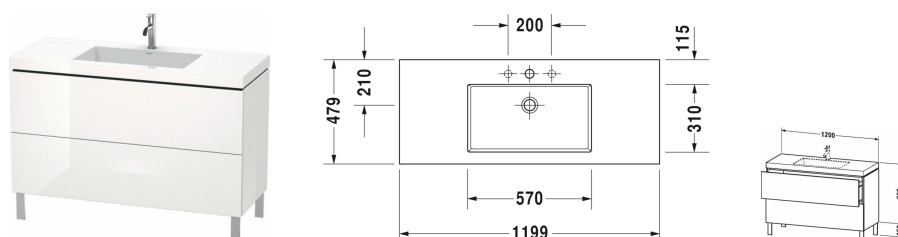

L-Cube Furniture washbasin c-bonded with vanity floor standing # LC6939 N/0

|< 1200 mm >|

Furniture washbasin c-bonded with vanity floor standing	Dimension	Weight	Order number
2 pull-out compartments, without overflow, with tap platform, ceramic covered slotted waste included, space saving siphon included			
Colors			
M07 Concrete Grey Matt Decor M11 Cashmere Oak M12 Brushed Oak Real wood veneer M13 American Walnut Real wood veneer M16 Black Oak M18 White Matt Decor M21 Walnut Dark Decor M22 White High Gloss Decor M30 Natural Oak M35 Oak Terra M38 Dolomiti Grey High Gloss Lacquer M40 Black High Gloss Lacquer M43 Basalt Matt Decor M49 Graphite Matt Decor M53 Chestnut Dark Decor M69 Brushed Walnut Real wood veneer M71 Mediterranean Oak Real wood veneer M72 Brushed Dark Oak Real wood veneer M75 Linen Decor M79 Natural Walnut Decor M80 Graphit Super Matt M85 White High Gloss Lacquer M86 Cappuccino High Gloss Lacquer M89 Flannel Grey High Gloss Lacquer M90 Flannel Grey Satin Matt Lacquer M91 Taupe Matt Decor			
Variant			
furniture washbasin Vero Air included	1200 x 480 mm		LC6939 N/0
Infobox			
Price, please see page XXX, This product is only available in the combination with the ceramic series Vero Air and the furniture series L-Cube, The c-bonded frame is permanently bonded to the washbasin and is delivered together with the vanity unit as one unit, Washbasin not available in WonderGliss, Ceramic is attached to the wall via a separate enclosed mounting rail, hanger bolts for the mounting rail are not included in the delivery, follow mounting instructions, Description of furniture washbasin c-bonded on page XXX, Interior modules can not be retrofitted and are factory installed., Legs # UV 9991, UV 9992 are recommended, Legs # UV 9993, UV 9994 are recommended, Legs # UV 9991, UV 9992 or # UV 9993, UV 9994 are mandatory for installation and required to be ordered as a separate line item, Floorstanding vanities require wall fixation as per installation instructions, Balance to terms of furniture, Legs not included in delivery, please order separately, Please specify when ordering:; - interior system yes / no, - walnut 77 or maple 78, - tap hole (N = without tap hole: •, 0 = with one tap hole: p)			
Accessory			
Additional modules Interior system in solid wood, for cabinet widths 1200 mm	1200 mm		UV9798
Suitable products			
Plinth leg Aluminium matt, 2 pieces, 152 x 44 x 10 mm	152 x 44 x 10 mm		UV9991