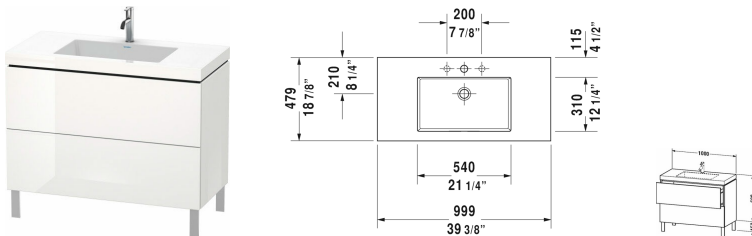

L-Cube Furniture washbasin c-bonded with vanity floorstanding
 # LC6938 N/O

|< 39 3/8" Inch >|

Furniture washbasin c-bonded with vanity floorstanding	Dimension	Weight	Order number
2 pull-out compartments, without overflow, with faucet deck, ceramic covered slotted waste included, space-saving siphon included			
Colors			
M07 Concrete Gray Matte (Decor) M11 Cashmere Oak M12 Brushed Oak (Real wood veneer) M13 American Walnut (Real wood veneer) M16 Black Oak M18 White Matte M21 Walnut Dark (Decor) M22 White High Gloss (Decor) M30 Natural Oak M35 Oak Terra M38 Dolomiti Gray High Gloss (Lacquer) M40 Black High Gloss (Lacquer) M43 Basalt Matte (Decor) M47 Stone Blue High Gloss (Lacquer) M49 Graphite Matt (Decor) M53 Chestnut Dark (Decor) M69 Brushed Walnut (Real wood veneer) M71 Mediterranean Oak (Real wood veneer) M72 Brushed Dark Oak (Real wood veneer) M75 Linen (Decor) M79 Natural Walnut (Decor) M80 Graphite Super Matte M85 White High Gloss (Lacquer) M86 Cappuccino High Gloss (Lacquer) M89 Flannel Gray High Gloss (Lacquer) M90 Flannel Gray Satin Matte (Lacquer) M91 Taupe Matte (Decor)			
Variant			
furniture washbasin Vero Air included	39 3/8" x 18 7/8" Inch		LC6938 N/O
Infobox			
This product is only available in the combination of the ceramic series Vero Air and the furniture series L-Cube, The vanity unit is permanently bonded to the washbasin and delivered together as one unit, Washbasin not available with WonderGliss, Ceramic is additionally secured to the wall via a separate enclosed mounting rail. Complete hardware set is included with delivery. Please follow the mounting instructions, Legs # UV 9991, UV 9992 or # UV 9993, UV 9994 are mandatory for installation and are required to be ordered as a separate line item, Floorstanding vanities require wall fixation as per installation instructions, Required specification for ordering:			
Interior modules narrow grooved storage, reduced depth	4 1/4" x 12 5/8" Inch		UV9939
Interior modules box with lid, reduced depth	3 7/8" x 6 1/4" Inch		UV9948
Interior modules box, reduced depth	3 7/8" x 6 1/4" Inch		UV9946
Interior modules wide grooved storage, reduced depth	10" x 12 5/8" Inch		UV9942
Interior modules interior module component, reduced depth	4 5/8" x 12 5/8" Inch		UV9944