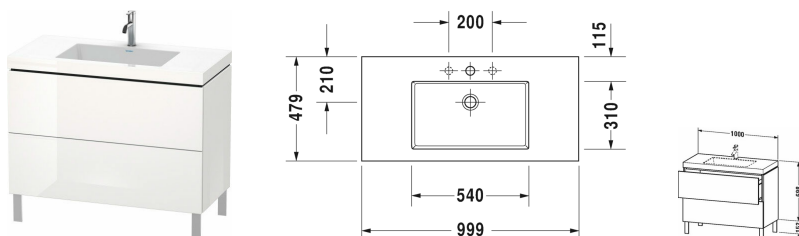

L-Cube Furniture washbasin c-bonded with vanity floor standing # LC6938 N/O

|< 1000 mm >|

Furniture washbasin c-bonded with vanity floor standing	Dimension	Weight	Order number
2 pull-out compartments, without overflow, with tap platform, ceramic covered slotted waste included, space saving siphon included			
Colors			
M07 Concrete Grey Matt Decor M11 Cashmere Oak M12 Brushed Oak Real wood veneer M13 American Walnut Real wood veneer M16 Black Oak M18 White Matt Decor M21 Walnut Dark Decor M22 White High Gloss Decor M30 Natural Oak M35 Oak Terra M38 Dolomiti Grey High Gloss Lacquer M40 Black High Gloss Lacquer M43 Basalt Matt Decor M49 Graphite Matt Decor M53 Chestnut Dark Decor M69 Brushed Walnut Real wood veneer M71 Mediterranean Oak Real wood veneer M72 Brushed Dark Oak Real wood veneer M75 Linen Decor M79 Natural Walnut Decor M80 Graphit Super Matt M85 White High Gloss Lacquer M86 Cappuccino High Gloss Lacquer M89 Flannel Grey High Gloss Lacquer M90 Flannel Grey Satin Matt Lacquer M91 Taupe Matt Decor			
Variant			
furniture washbasin Vero Air included	1000 x 480 mm		LC6938 N/O
Infobox			
Price, please see page XXX, This product is only available in the combination with the ceramic series Vero Air and the furniture series L-Cube, The c-bonded frame is permanently bonded to the washbasin and is delivered together with the vanity unit as one unit, Washbasin not available in WonderGliss, Ceramic is attached to the wall via a separate enclosed mounting rail, hanger bolts for the mounting rail are not included in the delivery, follow mounting instructions, Description of furniture washbasin c-bonded on page XXX, Interior modules can not be retrofitted and are factory installed., Legs # UV 9991, UV 9992 are recommended, Legs # UV 9993, UV 9994 are recommended, Legs # UV 9991, UV 9992 or # UV 9993, UV 9994 are mandatory for installation and required to be ordered as a separate line item, Floorstanding vanities require wall fixation as per installation instructions, Balance to terms of furniture, Legs not included in delivery, please order separately, Please specify when ordering:; - interior system yes / no, - walnut 77 or maple 78, - tap hole (N = without tap hole: •, 0 = with one tap hole: p)			
Accessory			
Additional modules Interior system in solid wood, for cabinet widths 1000 mm	1000 mm		UV9869
Suitable products			
Plinth leg Aluminium matt, 2 pieces, 152 x 44 x 10 mm	152 x 44 x 10 mm		UV9991