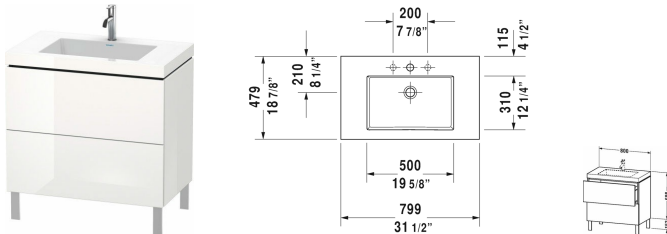

L-Cube Furniture washbasin c-bonded with vanity floorstanding
LC6937 N/O

| < 31 1/2" Inch > |

Furniture washbasin c-bonded with vanity floorstanding	Dimension	Weight	Order number
2 pull-out compartments, without overflow, with faucet deck, ceramic covered slotted waste included, space-saving siphon included			
Colors			
M07 Concrete Gray Matte (Decor) M11 Cashmere Oak M12 Brushed Oak (Real wood veneer) M13 American Walnut (Real wood veneer) M16 Black Oak M18 White Matte M21 Walnut Dark (Decor) M22 White High Gloss (Decor) M30 Natural Oak M35 Oak Terra M38 Dolomiti Gray High Gloss (Lacquer) M40 Black High Gloss (Lacquer) M43 Basalt Matte (Decor) M47 Stone Blue High Gloss (Lacquer) M49 Graphite Matt (Decor) M53 Chestnut Dark (Decor) M69 Brushed Walnut (Real wood veneer) M71 Mediterranean Oak (Real wood veneer) M72 Brushed Dark Oak (Real wood veneer) M75 Linen (Decor) M79 Natural Walnut (Decor) M80 Graphite Super Matte M85 White High Gloss (Lacquer) M86 Cappuccino High Gloss (Lacquer) M89 Flannel Gray High Gloss (Lacquer) M90 Flannel Gray Satin Matte (Lacquer) M91 Taupe Matte (Decor)			
Variant			
furniture washbasin Vero Air included	31 1/2" x 18 7/8" Inch		LC6937 N/O
Infobox			
This product is only available in the combination of the ceramic series Vero Air and the furniture series L-Cube, The vanity unit is permanently bonded to the washbasin and delivered together as one unit, Washbasin not available with WonderGliss, Ceramic is additionally secured to the wall via a separate enclosed mounting rail. Complete hardware set is included with delivery. Please follow the mounting instructions, Legs # UV 9991, UV 9992 or # UV 9993, UV 9994 are mandatory for installation and are required to be ordered as a separate line item, Floorstanding vanities require wall fixation as per installation instructions, Required specification for ordering:			
Interior modules narrow grooved storage, reduced depth	4 1/4" x 12 5/8" Inch		UV9939
Interior modules box with lid, reduced depth	3 7/8" x 6 1/4" Inch		UV9948
Interior modules box, reduced depth	3 7/8" x 6 1/4" Inch		UV9946
Interior modules wide grooved storage, reduced depth	10" x 12 5/8" Inch		UV9942
Suitable products			