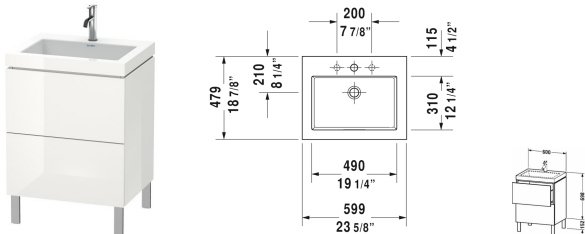

L-Cube Furniture washbasin c-bonded with vanity floorstanding
LC6936 N/O

| < 23 5/8" Inch > |

Furniture washbasin c-bonded with vanity floorstanding	Dimension	Weight	Order number
2 pull-out compartments, without overflow, with faucet deck, ceramic covered slotted waste included, space-saving siphon included			
Colors			
M11 Cashmere Oak M12 Brushed Oak (Real wood veneer) M13 American Walnut (Real wood veneer) M16 Black Oak M18 White Matte M22 White High Gloss (Decor) M30 Natural Oak M35 Oak Terra M38 Dolomiti Gray High Gloss (Lacquer) M40 Black High Gloss (Lacquer) M43 Basalt Matte (Decor) M47 Stone Blue High Gloss (Lacquer) M49 Graphite Matt (Decor) M53 Chestnut Dark (Decor) M69 Brushed Walnut (Real wood veneer) M71 Mediterranean Oak (Real wood veneer) M72 Brushed Dark Oak (Real wood veneer) M79 Natural Walnut (Decor) M80 Graphite Super Matte M85 White High Gloss (Lacquer) M86 Cappuccino High Gloss (Lacquer) M89 Flannel Gray High Gloss (Lacquer) M90 Flannel Gray Satin Matte (Lacquer) M91 Taupe Matte (Decor)			
Variant			
furniture washbasin Vero Air included	23 5/8" x 18 7/8" Inch		LC6936 N/O
Infobox			
This product is only available in the combination of the ceramic series Vero Air and the furniture series L-Cube, The vanity unit is permanently bonded to the washbasin and delivered together as one unit, Washbasin not available with WonderGliss, Ceramic is additionally secured to the wall via a separate enclosed mounting rail. Complete hardware set is included with delivery. Please follow the mounting instructions, Legs # UV 9991, UV 9992 or # UV 9993, UV 9994 are mandatory for installation and are required to be ordered as a separate line item, Floorstanding vanities require wall fixation as per installation instructions, Required specification for ordering:			
Interior modules narrow grooved storage, reduced depth	4 1/4" x 12 5/8" Inch		UV9939
Interior modules box with lid, reduced depth	3 7/8" x 6 1/4" Inch		UV9948
Interior modules box, reduced depth	3 7/8" x 6 1/4" Inch		UV9946
Interior modules wide grooved storage, reduced depth	10" x 12 5/8" Inch		UV9942
Suitable products			