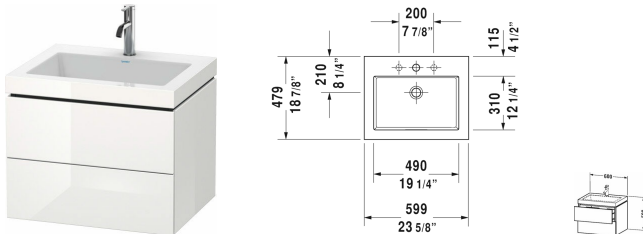

**L-Cube Furniture washbasin c-bonded with vanity wall-mounted
LC6926 N/O**

| < 23 5/8" Inch > |

Furniture washbasin c-bonded with vanity wall-mounted	Dimension	Weight	Order number
2 drawers, upper drawer including cut-out for siphon and siphon cover, without overflow, with faucet deck, ceramic covered slotted waste included, space-saving siphon included			
Colors			
M11 Cashmere Oak M12 Brushed Oak (Real wood veneer) M13 American Walnut (Real wood veneer) M16 Black Oak M18 White Matte M22 White High Gloss (Decor) M30 Natural Oak M35 Oak Terra M38 Dolomiti Gray High Gloss (Lacquer) M40 Black High Gloss (Lacquer) M43 Basalt Matte (Decor) M47 Stone Blue High Gloss (Lacquer) M49 Graphite Matt (Decor) M53 Chestnut Dark (Decor) M69 Brushed Walnut (Real wood veneer) M71 Mediterranean Oak (Real wood veneer) M72 Brushed Dark Oak (Real wood veneer) M79 Natural Walnut (Decor) M80 Graphite Super Matte M85 White High Gloss (Lacquer) M86 Cappuccino High Gloss (Lacquer) M89 Flannel Gray High Gloss (Lacquer) M90 Flannel Gray Satin Matte (Lacquer) M91 Taupe Matte (Decor)			
Variant			
furniture washbasin Vero Air included	23 5/8" x 18 7/8" Inch		LC6926 N/O
Infobox			
This product is only available in the combination of the ceramic series Vero Air and the furniture series L-Cube, The vanity unit is permanently bonded to the washbasin and delivered together as one unit, Washbasin not available with WonderGliss, Ceramic is additionally secured to the wall via a separate enclosed mounting rail. Complete hardware set is included with delivery. Please follow the mounting instructions, Required specification for ordering:			
Interior modules narrow grooved storage, reduced depth	4 1/4" x 12 5/8" Inch		UV9939
Interior modules box with lid, reduced depth	3 7/8" x 6 1/4" Inch		UV9948
Interior modules box, reduced depth	3 7/8" x 6 1/4" Inch		UV9946