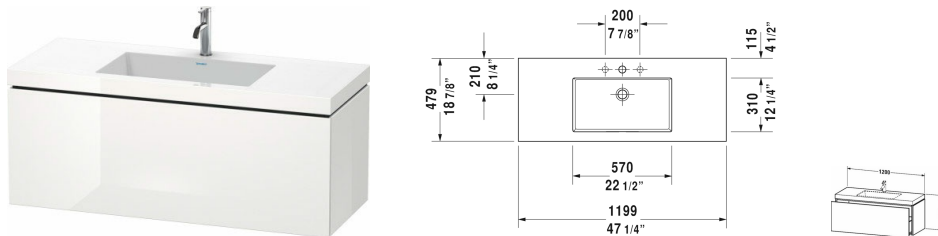

**L-Cube Furniture washbasin c-bonded with vanity wall-mounted
LC6919 N/O**

| < 47 1/4" Inch > |

Furniture washbasin c-bonded with vanity wall-mounted	Dimension	Weight	Order number
1 pull-out compartment, without overflow, with faucet deck, ceramic covered slotted waste included, space-saving siphon included			
Colors			
M07 Concrete Gray Matte (Decor) M11 Cashmere Oak M12 Brushed Oak (Real wood veneer) M13 American Walnut (Real wood veneer) M16 Black Oak M18 White Matte M21 Walnut Dark (Decor) M22 White High Gloss (Decor) M30 Natural Oak M35 Oak Terra M38 Dolomiti Gray High Gloss (Lacquer) M40 Black High Gloss (Lacquer) M43 Basalt Matte (Decor) M47 Stone Blue High Gloss (Lacquer) M49 Graphite Matt (Decor) M53 Chestnut Dark (Decor) M69 Brushed Walnut (Real wood veneer) M71 Mediterranean Oak (Real wood veneer) M72 Brushed Dark Oak (Real wood veneer) M75 Linen (Decor) M79 Natural Walnut (Decor) M80 Graphite Super Matte M85 White High Gloss (Lacquer) M86 Cappuccino High Gloss (Lacquer) M89 Flannel Gray High Gloss (Lacquer) M90 Flannel Gray Satin Matte (Lacquer) M91 Taupe Matte (Decor)			
Variant			
furniture washbasin Vero Air included	47 1/4" x 18 7/8" Inch		LC6919 N/O
Infobox			
This product is only available in the combination of the ceramic series Vero Air and the furniture series L-Cube, The vanity unit is permanently bonded to the washbasin and delivered together as one unit, Washbasin not available with WonderGliss, Ceramic is additionally secured to the wall via a separate enclosed mounting rail. Complete hardware set is included with delivery. Please follow the mounting instructions, Required specification for ordering:			

All drawings contain the necessary measurements which are subject to standard tolerances. They are stated in inch & mm and are non-binding. Exact measurements, in particular for customized installation scenarios, can only be taken from the finished ceramic piece.