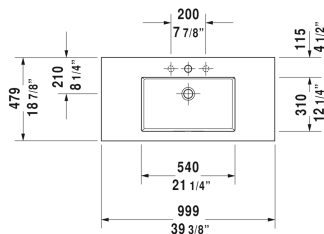

**L-Cube Furniture washbasin c-bonded with vanity wall-mounted
LC6918 N/O**

| < 39 3/8" Inch > |

Furniture washbasin c-bonded with vanity wall-mounted	Dimension	Weight	Order number
1 pull-out compartment, without overflow, with faucet deck, ceramic covered slotted waste included, space-saving siphon included			
Colors			
M07 Concrete Gray Matte (Decor) M11 Cashmere Oak M12 Brushed Oak (Real wood veneer) M13 American Walnut (Real wood veneer) M16 Black Oak M18 White Matte M21 Walnut Dark (Decor) M22 White High Gloss (Decor) M30 Natural Oak M35 Oak Terra M38 Dolomiti Gray High Gloss (Lacquer) M40 Black High Gloss (Lacquer) M43 Basalt Matte (Decor) M47 Stone Blue High Gloss (Lacquer) M49 Graphite Matt (Decor) M53 Chestnut Dark (Decor) M69 Brushed Walnut (Real wood veneer) M71 Mediterranean Oak (Real wood veneer) M72 Brushed Dark Oak (Real wood veneer) M75 Linen (Decor) M79 Natural Walnut (Decor) M80 Graphite Super Matte M85 White High Gloss (Lacquer) M86 Cappuccino High Gloss (Lacquer) M89 Flannel Gray High Gloss (Lacquer) M90 Flannel Gray Satin Matte (Lacquer) M91 Taupe Matte (Decor)			
Variant			
furniture washbasin Vero Air included	39 3/8" x 18 7/8" Inch		LC6918 N/O
Infobox			
This product is only available in the combination of the ceramic series Vero Air and the furniture series L-Cube, The vanity unit is permanently bonded to the washbasin and delivered together as one unit, Washbasin not available with WonderGliss, Ceramic is additionally secured to the wall via a separate enclosed mounting rail. Complete hardware set is included with delivery. Please follow the mounting instructions, Required specification for ordering:			

All drawings contain the necessary measurements which are subject to standard tolerances. They are stated in inch & mm and are non-binding. Exact measurements, in particular for customized installation scenarios, can only be taken from the finished ceramic piece.