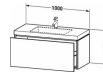

**L-Cube Furniture washbasin c-bonded with vanity wall-mounted
LC6918 N/O**

| < 39 3/8" Inch > |

Furniture washbasin c-bonded with vanity wall-mounted	Dimension	Weight	Order number
1 pull-out compartment, without overflow, with faucet deck, ceramic covered slotted waste included, space-saving siphon included			
Colors			
M07 Concrete Gray Matte (Decor) M11 Cashmere Oak M12 Brushed Oak (Real wood veneer) M13 American Walnut (Real wood veneer) M16 Black Oak M18 White Matte M21 Walnut Dark (Decor) M22 White High Gloss (Decor) M30 Natural Oak M35 Oak Terra M38 Dolomiti Gray High Gloss (Lacquer) M40 Black High Gloss (Lacquer) M43 Basalt Matte (Decor) M47 Stone Blue High Gloss (Lacquer) M49 Graphite Matt (Decor) M53 Chestnut Dark (Decor) M69 Brushed Walnut (Real wood veneer) M71 Mediterranean Oak (Real wood veneer) M72 Brushed Dark Oak (Real wood veneer) M75 Linen (Decor) M79 Natural Walnut (Decor) M80 Graphite Super Matte M85 White High Gloss (Lacquer) M86 Cappuccino High Gloss (Lacquer) M89 Flannel Gray High Gloss (Lacquer) M90 Flannel Gray Satin Matte (Lacquer) M91 Taupe Matte (Decor)			
Variant			
furniture washbasin Vero Air included	39 3/8" x 18 7/8" Inch		LC6918 N/O
Infobox			
This product is only available in the combination of the ceramic series Vero Air and the furniture series L-Cube, The vanity unit is permanently bonded to the washbasin and delivered together as one unit, Washbasin not available with WonderGliss, Ceramic is additionally secured to the wall via a separate enclosed mounting rail. Complete hardware set is included with delivery. Please follow the mounting instructions, Required specification for ordering:			

All drawings contain the necessary measurements which are subject to standard tolerances. They are stated in inch & mm and are non-binding. Exact measurements, in particular for customized installation scenarios, can only be taken from the finished ceramic piece.