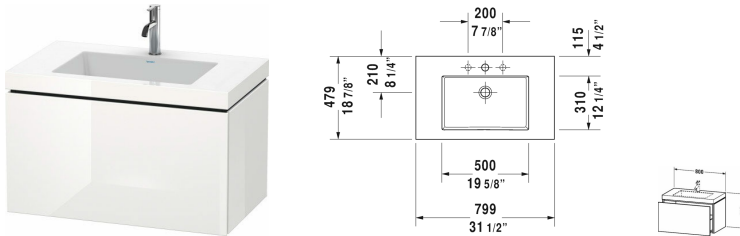

**L-Cube Furniture washbasin c-bonded with vanity wall-mounted  
# LC6917 N/O**

|< 31 1/2" Inch >|

Furniture washbasin c-bonded with vanity wall-mounted	Dimension	Weight	Order number
1 pull-out compartment, without overflow, with faucet deck, ceramic covered slotted waste included, space-saving siphon included			
<b>Colors</b>			
M07 Concrete Gray Matte (Decor) M11 Cashmere Oak M12 Brushed Oak (Real wood veneer) M13 American Walnut (Real wood veneer) M16 Black Oak M18 White Matte M21 Walnut Dark (Decor) M22 White High Gloss (Decor) M30 Natural Oak M35 Oak Terra M38 Dolomiti Gray High Gloss (Lacquer) M40 Black High Gloss (Lacquer) M43 Basalt Matte (Decor) M47 Stone Blue High Gloss (Lacquer) M49 Graphite Matt (Decor) M53 Chestnut Dark (Decor) M69 Brushed Walnut (Real wood veneer) M71 Mediterranean Oak (Real wood veneer) M72 Brushed Dark Oak (Real wood veneer) M75 Linen (Decor) M79 Natural Walnut (Decor) M80 Graphite Super Matte M85 White High Gloss (Lacquer) M86 Cappuccino High Gloss (Lacquer) M89 Flannel Gray High Gloss (Lacquer) M90 Flannel Gray Satin Matte (Lacquer) M91 Taupe Matte (Decor)			
<b>Variant</b>			
furniture washbasin Vero Air included	31 1/2" x 18 7/8" Inch		LC6917 N/O
<b>Infobox</b>			
This product is only available in the combination of the ceramic series Vero Air and the furniture series L-Cube, The vanity unit is permanently bonded to the washbasin and delivered together as one unit, Washbasin not available with WonderGliss, Ceramic is additionally secured to the wall via a separate enclosed mounting rail. Complete hardware set is included with delivery. Please follow the mounting instructions, Required specification for ordering:			

*All drawings contain the necessary measurements which are subject to standard tolerances. They are stated in inch & mm and are non-binding. Exact measurements, in particular for customized installation scenarios, can only be taken from the finished ceramic piece.*