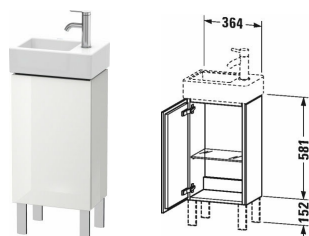

L-Cube Vanity unit floor-standing # LC6793 L/R

| < 364 mm > |

Vanity unit floor-standing	Dimension	Weight	Order number
1 door, 1 glass shelf, for Vero Air # 072438			
Colors			
M07 Concrete Grey Matt Decor M11 Cashmere Oak M12 Brushed Oak Real wood veneer M13 American Walnut Real wood veneer M16 Black Oak M18 White Matt Decor M21 Walnut Dark Decor M22 White High Gloss Decor M30 Natural Oak M35 Oak Terra M38 Dolomiti Grey High Gloss Lacquer M40 Black High Gloss Lacquer M43 Basalt Matt Decor M49 Graphite Matt Decor M53 Chestnut Dark Decor M69 Brushed Walnut Real wood veneer M71 Mediterranean Oak Real wood veneer M72 Brushed Dark Oak Real wood veneer M75 Linen Decor M79 Natural Walnut Decor M80 Graphit Super Matt M85 White High Gloss Lacquer M86 Cappuccino High Gloss Lacquer M89 Flannel Grey High Gloss Lacquer M90 Flannel Grey Satin Matt Lacquer M91 Taupe Matt Decor			
Variant			
	364 x 241 mm		LC6793 L/R
Infobox			
Space saving siphon # 005076 is recommended, Legs # UV 9991 are recommended, if 4 pieces necessary please order 2 x # UV 9991, Legs # UV 9993 are recommended, if 4 pieces necessary please order 2 x # UV 9993, Legs # UV 9991 are mandatory for installation and required to be ordered as a separate line item. If 4 pieces necessary please order 2 x # UV 9991, Legs # UV 9993 are mandatory for installation and required to be ordered as a separate line item. If 4 pieces necessary please order 2 x # UV 9993, Legs # UV 9992 and UV 9994 are not suitable, Legs not included in delivery, please order separately, Floorstanding vanities require wall fixation as per installation instructions, Please keep 50 mm space to the wall, Please specify when ordering: - hinges left (L) / right (R)			
Suitable products			
Plinth leg Aluminium matt, 2 pieces, 152 x 44 x 10 mm	152 x 44 x 10 mm		UV9991
Plinth leg Chrome, 2 pieces, 152 x 44 x 10 mm	152 x 44 x 10 mm		UV9993
Space saving siphon 31,75 mm, 1 1/4" mm	1 1/4" mm		005076
Handrinse basin, furniture handrinse basin without overflow, with tap platform, tap hole on right side, fixings included, underneath glazed, wall-mounted, wall-mounted, 380 x 250 mm	380 x 250 mm		072438