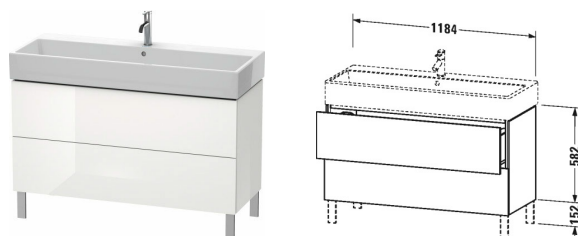

**L-Cube Vanity unit floor-standing # LC6779**

|&lt; 1184 mm &gt;|

Vanity unit floor-standing	Dimension	Weight	Order number
2 pull-out compartments, for Vero Air # 235012			
<b>Colors</b>			
M07 Concrete Grey Matt Decor M11 Cashmere Oak M12 Brushed Oak Real wood veneer M13 American Walnut Real wood veneer M16 Black Oak M18 White Matt Decor M21 Walnut Dark Decor M22 White High Gloss Decor M30 Natural Oak M35 Oak Terra M38 Dolomiti Grey High Gloss Lacquer M40 Black High Gloss Lacquer M43 Basalt Matt Decor M49 Graphite Matt Decor M53 Chestnut Dark Decor M69 Brushed Walnut Real wood veneer M71 Mediterranean Oak Real wood veneer M72 Brushed Dark Oak Real wood veneer M75 Linen Decor M79 Natural Walnut Decor M80 Graphit Super Matt M85 White High Gloss Lacquer M86 Cappuccino High Gloss Lacquer M89 Flannel Grey High Gloss Lacquer M90 Flannel Grey Satin Matt Lacquer M91 Taupe Matt Decor			
<b>Variant</b>			
	1184 x 459 mm		LC6779
<b>Infobox</b>			
Space saving siphon # 005076 is recommended, Interior modules can not be retrofitted and are factory installed., Legs # UV 9991, UV 9992 are recommended, Legs # UV 9993, UV 9994 are recommended, Legs not included in delivery, please order separately, Legs # UV 9991, UV 9992 or # UV 9993, UV 9994 are mandatory for installation and required to be ordered as a separate line item, Floorstanding vanities require wall fixation as per installation instructions, Please specify when ordering:., - interior system yes / no, - walnut 77 or maple 78			
<b>Accessory</b>			
Additional modules Interior system in solid wood, for cabinet widths 1184 mm	1184 mm		UV9890
<b>Suitable products</b>			
Plinth leg Aluminium matt, 2 pieces, 152 x 44 x 10 mm	152 x 44 x 10 mm		UV9991
Plinth leg Aluminium matt, 4 pieces, 152 x 44 x 10 mm	152 x 44 x 10 mm		UV9992
Plinth leg Chrome, 2 pieces, 152 x 44 x 10 mm	152 x 44 x 10 mm		UV9993
Plinth leg Chrome, 4 pieces, 152 x 44 x 10 mm	152 x 44 x 10 mm		UV9994
Space saving siphon 31,75 mm, 1 1/4" mm	1 1/4" mm		005076