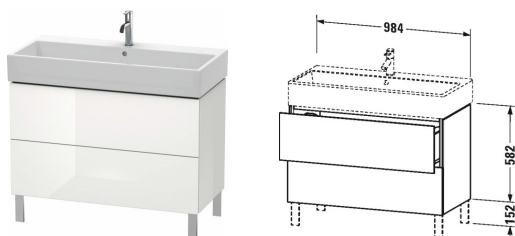

L-Cube Vanity unit floor-standing # LC6778

| < 984 mm > |

Vanity unit floor-standing	Dimension	Weight	Order number
2 pull-out compartments, for Vero Air # 235010			
Colors			
M07 Concrete Grey Matt Decor M11 Cashmere Oak M12 Brushed Oak Real wood veneer M13 American Walnut Real wood veneer M16 Black Oak M18 White Matt Decor M21 Walnut Dark Decor M22 White High Gloss Decor M30 Natural Oak M35 Oak Terra M38 Dolomiti Grey High Gloss Lacquer M40 Black High Gloss Lacquer M43 Basalt Matt Decor M49 Graphite Matt Decor M53 Chestnut Dark Decor M69 Brushed Walnut Real wood veneer M71 Mediterranean Oak Real wood veneer M72 Brushed Dark Oak Real wood veneer M75 Linen Decor M79 Natural Walnut Decor M80 Graphit Super Matt M85 White High Gloss Lacquer M86 Cappuccino High Gloss Lacquer M89 Flannel Grey High Gloss Lacquer M90 Flannel Grey Satin Matt Lacquer M91 Taupe Matt Decor			
Variant			
	984 x 459 mm		LC6778
Infobox			
Space saving siphon # 005076 is recommended, Interior modules can not be retrofitted and are factory installed., Legs # UV 9991, UV 9992 are recommended, Legs # UV 9993, UV 9994 are recommended, Legs not included in delivery, please order separately, Legs # UV 9991, UV 9992 or # UV 9993, UV 9994 are mandatory for installation and required to be ordered as a separate line item, Floorstanding vanities require wall fixation as per installation instructions, Please specify when ordering:., - interior system yes / no, - walnut 77 or maple 78			
Accessory			
Additional modules Interior system in solid wood, for cabinet widths 984 mm	984 mm		UV9889
Suitable products			
Plinth leg Aluminium matt, 2 pieces, 152 x 44 x 10 mm	152 x 44 x 10 mm		UV9991
Plinth leg Aluminium matt, 4 pieces, 152 x 44 x 10 mm	152 x 44 x 10 mm		UV9992
Plinth leg Chrome, 2 pieces, 152 x 44 x 10 mm	152 x 44 x 10 mm		UV9993
Plinth leg Chrome, 4 pieces, 152 x 44 x 10 mm	152 x 44 x 10 mm		UV9994
Space saving siphon 31,75 mm, 1 1/4" mm	1 1/4" mm		005076