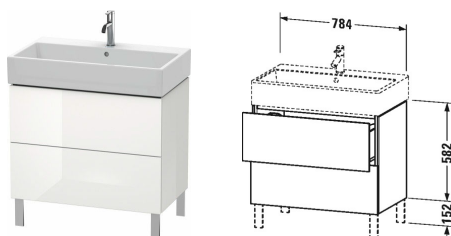

L-Cube Vanity unit floor-standing # LC6777

| < 784 mm > |

Vanity unit floor-standing	Dimension	Weight	Order number
2 pull-out compartments, for Vero Air # 235080			
Colors			
M07 Concrete Grey Matt Decor M11 Cashmere Oak M12 Brushed Oak Real wood veneer M13 American Walnut Real wood veneer M16 Black Oak M18 White Matt Decor M21 Walnut Dark Decor M22 White High Gloss Decor M30 Natural Oak M35 Oak Terra M38 Dolomiti Grey High Gloss Lacquer M40 Black High Gloss Lacquer M43 Basalt Matt Decor M49 Graphite Matt Decor M53 Chestnut Dark Decor M69 Brushed Walnut Real wood veneer M71 Mediterranean Oak Real wood veneer M72 Brushed Dark Oak Real wood veneer M75 Linen Decor M79 Natural Walnut Decor M80 Graphit Super Matt M85 White High Gloss Lacquer M86 Cappuccino High Gloss Lacquer M89 Flannel Grey High Gloss Lacquer M90 Flannel Grey Satin Matt Lacquer M91 Taupe Matt Decor			
Variant			
	784 x 459 mm		LC6777
Infobox			
Space saving siphon # 005076 is recommended, Interior modules can not be retrofitted and are factory installed., Legs # UV 9991, UV 9992 are recommended, Legs # UV 9993, UV 9994 are recommended, Legs not included in delivery, please order separately, Legs # UV 9991, UV 9992 or # UV 9993, UV 9994 are mandatory for installation and required to be ordered as a separate line item, Floorstanding vanities require wall fixation as per installation instructions, Please specify when ordering:., - interior system yes / no, - walnut 77 or maple 78			
Accessory			
Additional modules Interior system in solid wood, for cabinet widths 784 mm	784 mm		UV9888
Suitable products			
Plinth leg Aluminium matt, 2 pieces, 152 x 44 x 10 mm	152 x 44 x 10 mm		UV9991
Plinth leg Aluminium matt, 4 pieces, 152 x 44 x 10 mm	152 x 44 x 10 mm		UV9992
Plinth leg Chrome, 2 pieces, 152 x 44 x 10 mm	152 x 44 x 10 mm		UV9993
Plinth leg Chrome, 4 pieces, 152 x 44 x 10 mm	152 x 44 x 10 mm		UV9994
Space saving siphon 31,75 mm, 1 1/4" mm	1 1/4" mm		005076