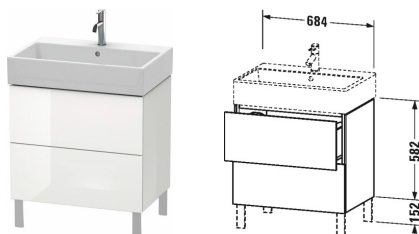

L-Cube Vanity unit floor-standing # LC6776

|< 684 mm >|

Vanity unit floor-standing	Dimension	Weight	Order number
2 pull-out compartments			
Colors			
M07 Concrete Grey Matt Decor M11 Cashmere Oak M12 Brushed Oak Real wood veneer M13 American Walnut Real wood veneer M16 Black Oak M18 White Matt Decor M21 Walnut Dark Decor M22 White High Gloss Decor M30 Natural Oak M35 Oak Terra M38 Dolomiti Grey High Gloss Lacquer M40 Black High Gloss Lacquer M43 Basalt Matt Decor M49 Graphite Matt Decor M53 Chestnut Dark Decor M69 Brushed Walnut Real wood veneer M71 Mediterranean Oak Real wood veneer M72 Brushed Dark Oak Real wood veneer M75 Linen Decor M79 Natural Walnut Decor M80 Graphit Super Matt M85 White High Gloss Lacquer M86 Cappuccino High Gloss Lacquer M89 Flannel Grey High Gloss Lacquer M90 Flannel Grey Satin Matt Lacquer M91 Taupe Matt Decor			
Variant			
for Vero Air # 235070	684 x 459 mm		LC6776
Infobox			
Space saving siphon # 005076 is recommended, Interior modules can not be retrofitted and are factory installed., Legs # UV 9991, UV 9992 are recommended, Legs # UV 9993, UV 9994 are recommended, Legs not included in delivery, please order separately, Legs # UV 9991, UV 9992 or # UV 9993, UV 9994 are mandatory for installation and required to be ordered as a separate line item, Floorstanding vanities require wall fixation as per installation instructions, Please specify when ordering:., - interior system yes / no, - walnut 77 or maple 78			
Accessory			
Additional modules Interior system in solid wood, for cabinet widths 684 mm	684 mm		UV9880
Suitable products			
Plinth leg Aluminium matt, 2 pieces, 152 x 44 x 10 mm	152 x 44 x 10 mm		UV9991
Plinth leg Aluminium matt, 4 pieces, 152 x 44 x 10 mm	152 x 44 x 10 mm		UV9992
Plinth leg Chrome, 2 pieces, 152 x 44 x 10 mm	152 x 44 x 10 mm		UV9993
Plinth leg Chrome, 4 pieces, 152 x 44 x 10 mm	152 x 44 x 10 mm		UV9994
Space saving siphon 31,75 mm, 1 1/4" mm	1 1/4" mm		005076